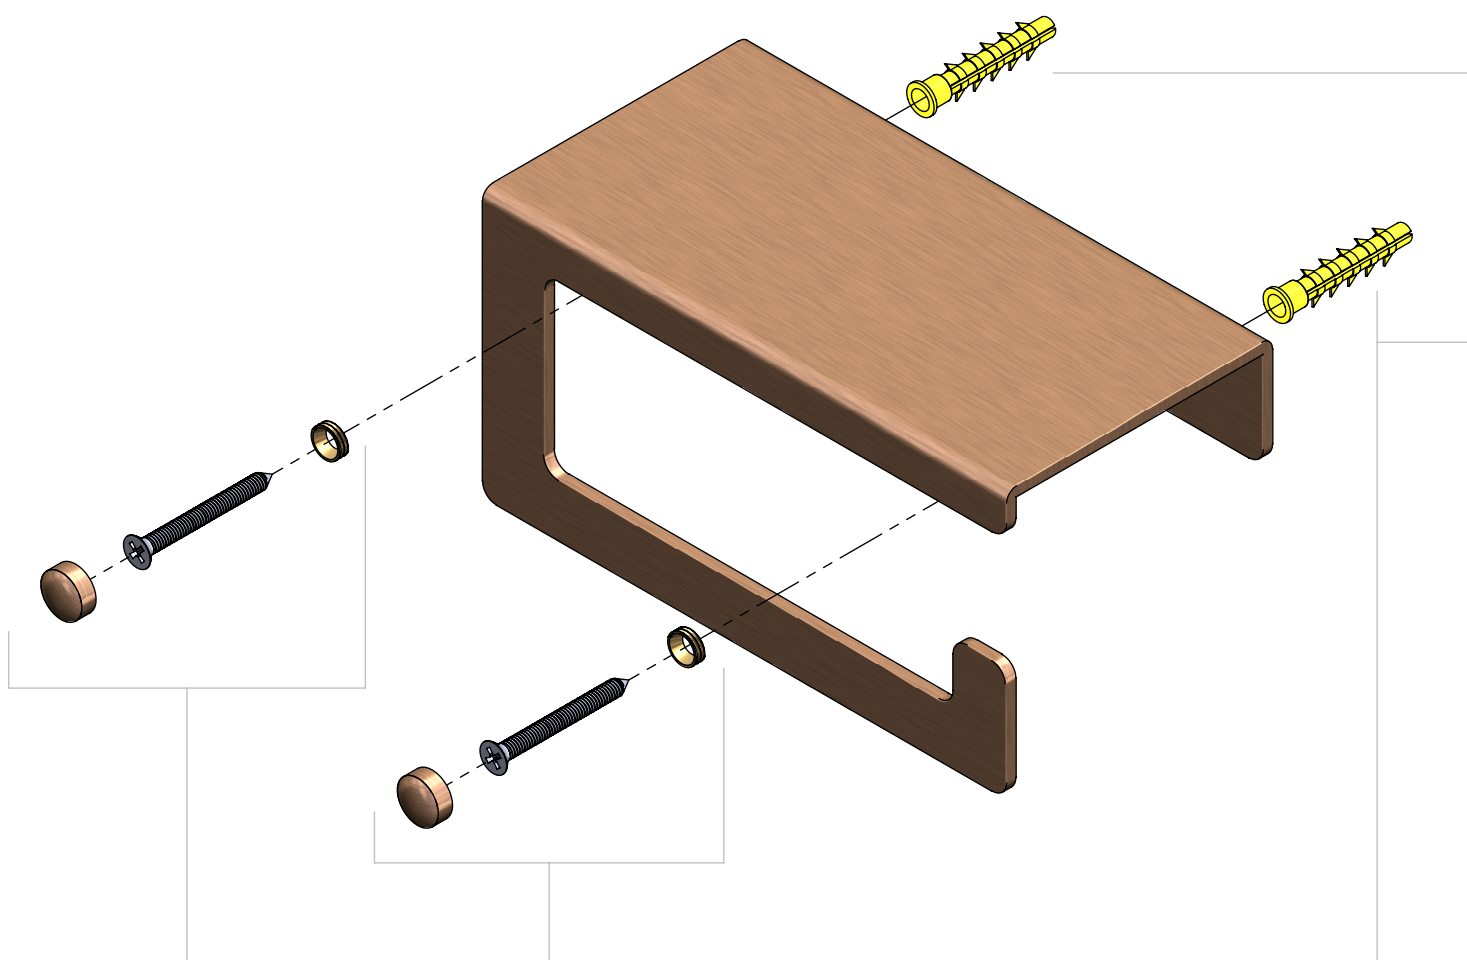

# Fold - toilet paper holder

Bronze brushed PVD, with cover

clou

CL/09.04029.83

Spare parts

CL/1051.9100.83