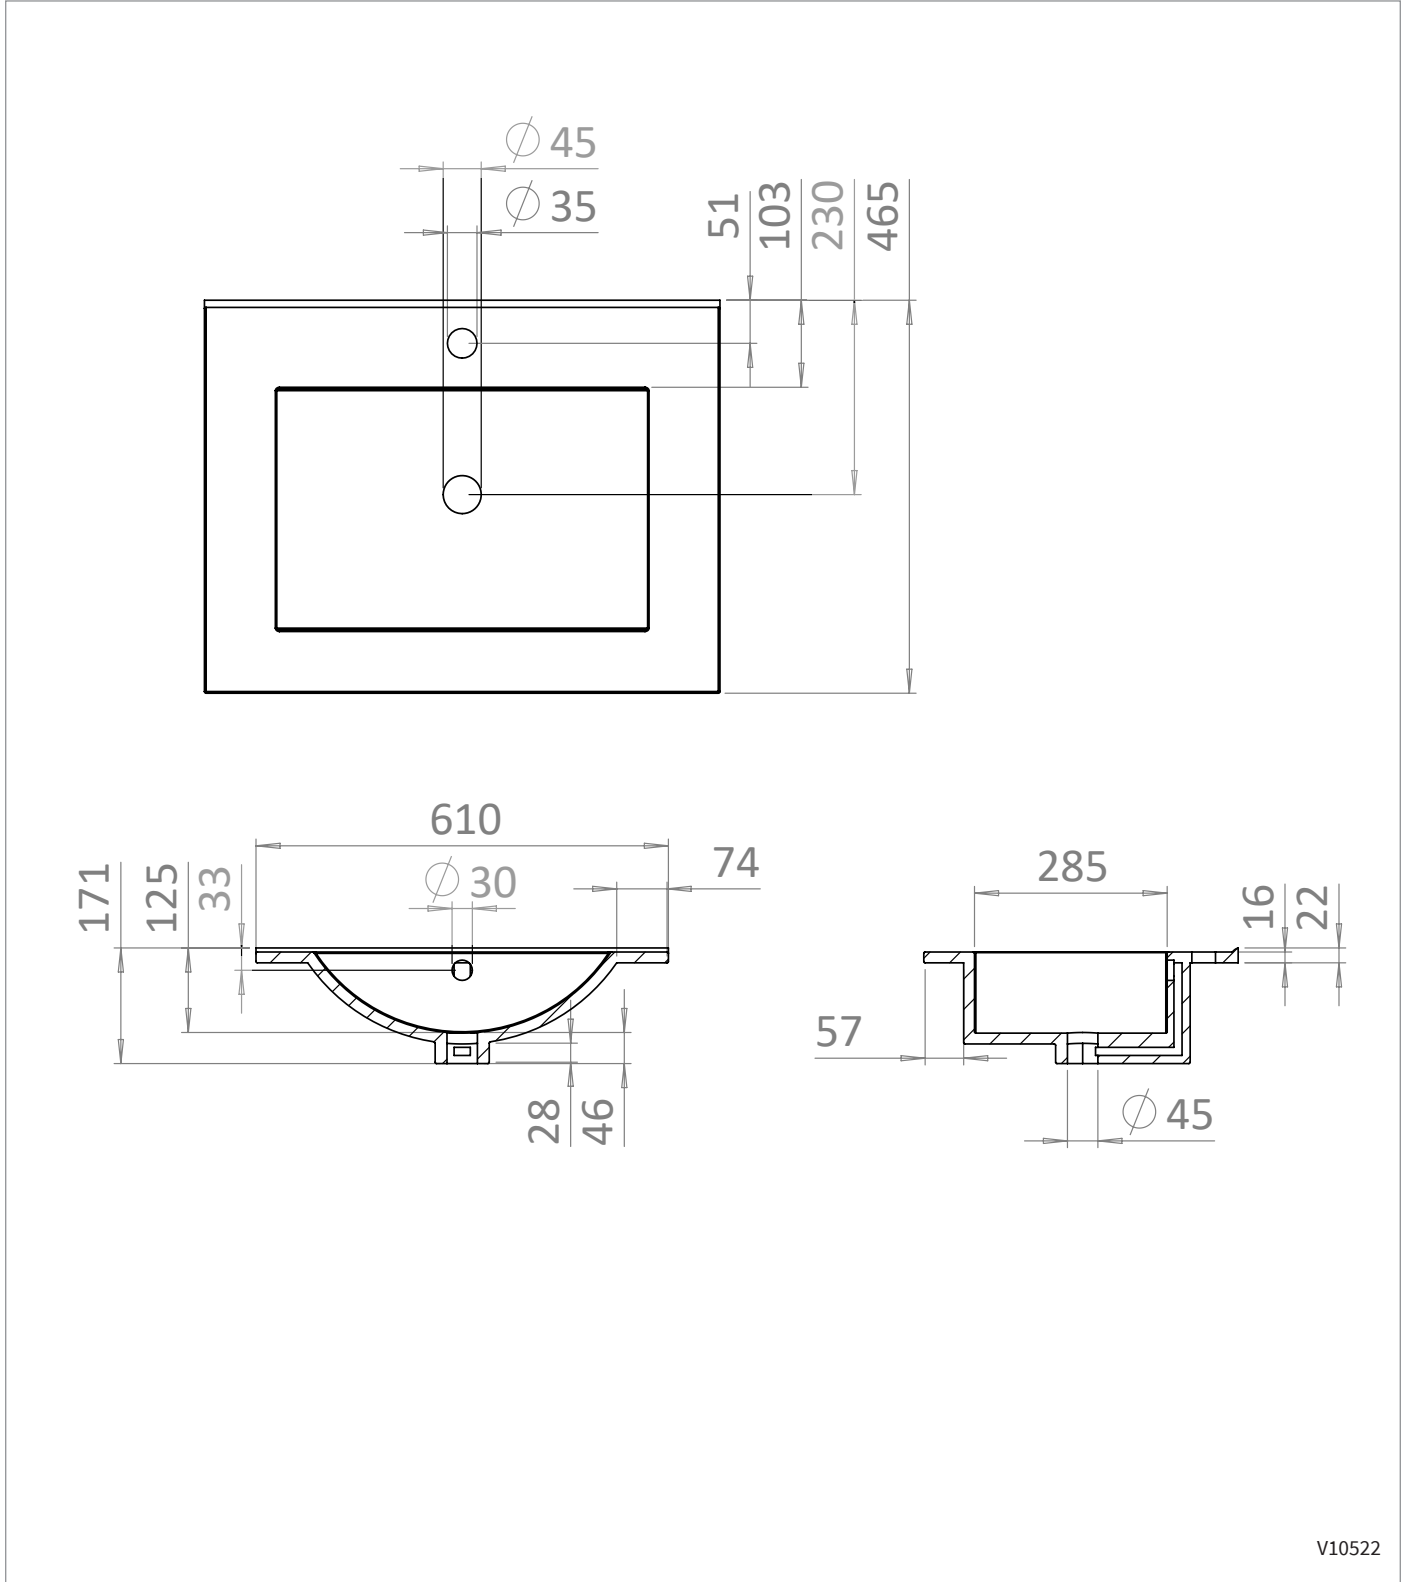

PRODUCT DATA SHEET

PRODUCT CODE

DE0005SCW+

RANGE

GLIDE II

DESCRIPTION

Basin Ceramic 600 White With Overflow

COLOUR Euro White

MATERIAL Vitreous China

STANDARDS EN 31
EN 14688 - CLO

INSTALLATION TYPE Furniture Mounted

BASIN WASTE SIZE 45mm

TAP HOLES 1

OVERFLOW Yes

WEIGHT 12.5kg

WARRANTY 10 Years

TECHNICAL DIMENSIONS

Dimensions in mm unless otherwise specified.

Tolerances (per material type) apply.

V10522