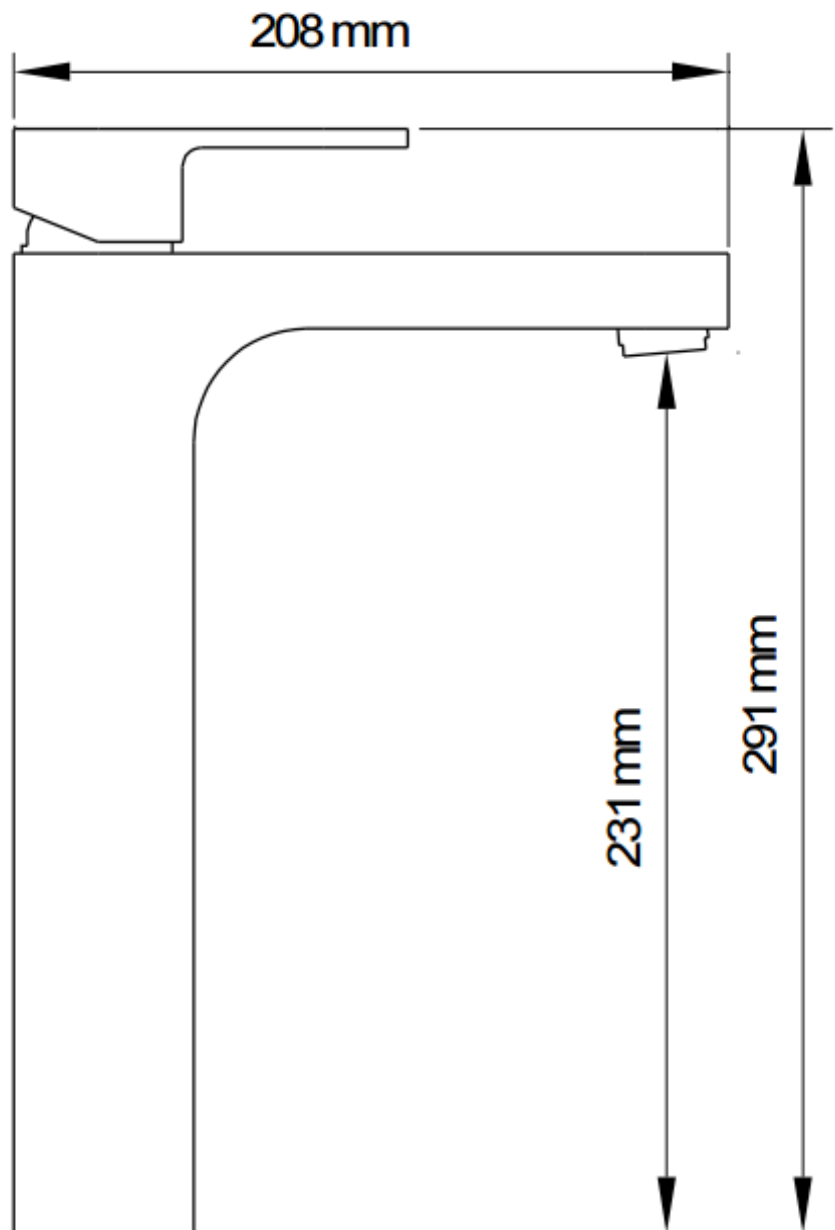

**NERA – HIGH WASHBASIN MIXER**

**SKU 157160**

## **NERA – HIGH WASHBASIN MIXER**

**SKU 157160**

<u>Dimensions:</u>	height of the mixer: 291 mm height of the spout: 231 mm
<u>Material:</u>	brass
<u>Colour:</u>	chromed
<u>Mounting:</u>	top-mounted on sink
<u>Characteristics:</u>	<ul style="list-style-type: none"><li>- high single-lever washbasin mixer</li><li>- single-hole mounting</li><li>- with fixed spout</li><li>- ceramic discs</li><li>- 2-level cartridge: water saving</li></ul>