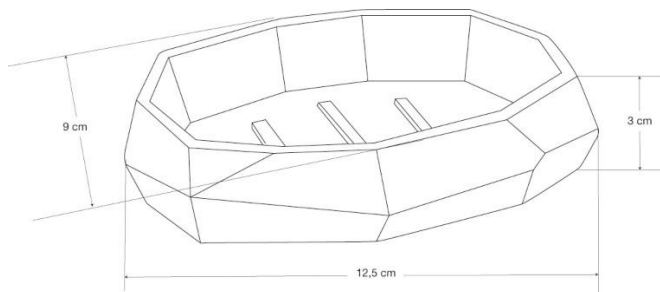

NATURAL RAJA – SOAP DISH

SKU 215749

DIMENSIONS:

Length: 125 mm

Depth: 90 mm

Width: 30 mm

Material	Resin
Colour	White

06.2018