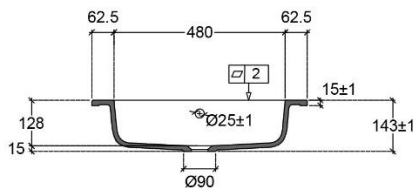

INTEGRATED TABLET WITH 1 WASHBASIN

SKU 933795

DIMENSIONS:

Length: 605 mm

Width: 505 mm

Height: 143 mm

05.2018

F933795e

The dimensions, as well as the assortment can be modified without prior notice.

Washbasin	Integrated
Material	Ceramilux
Colour	Matt white
Tap hole	No
Overflow	No
Waste hole	Yes
Weight	12 kg

05.2018

F933795e