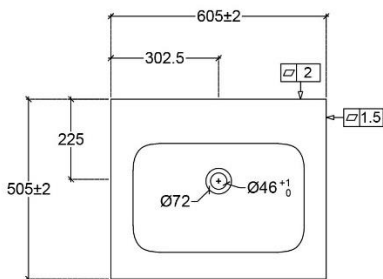

INTEGRATED TABLET WITH 1 WASHBASIN

SKU 933795

DIMENSIONS:

Length: 605 mm

Width: 505 mm

Height: 143 mm

05.2018

F933795e

The dimensions, as well as the assortment can be modified without prior notice.

Washbasin	Integrated
Material	Ceramilux
Colour	Matt white
Tap hole	No
Overflow	No
Waste hole	Yes
Weight	12 kg

05.2018

F933795e