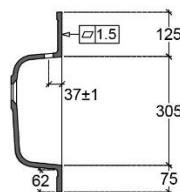

INTEGRATED TABLET WITH 1 WASHBASIN

SKU 933795

DIMENSIONS:

Length: 605 mm

Width: 505 mm

Height: 143 mm

05.2018

F933795e

The dimensions, as well as the assortment can be modified without prior notice.

Washbasin	Integrated
Material	Ceramilux
Colour	Matt white
Tap hole	No
Overflow	No
Waste hole	Yes
Weight	12 kg

05.2018

F933795e