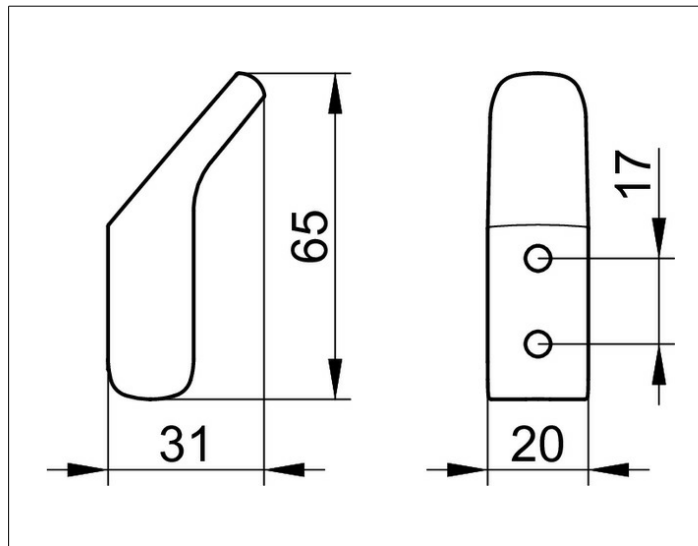

Collection Moll

12715010000 Handdoekhaak

PRODUCT

TEKENING

ROMP

verchromd

SPECIFICATIES

KEUCO COLLECTION MOLL towel hook 12715010000

Chrome-plated towel hook in an esthetic design with slightly rounded edges, Rectangular base, rectangular supporting area, hook head rounded edges, Easy to clean

Projection 1-1/4", Width 13/16", Total height 2-9/16"

The towel hook is fitted with 2 hidden fixing points, incl. corrosion-free material