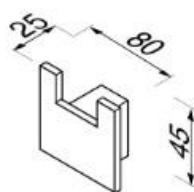

Modern Art collection

913515-02

Hook, double

- Finish: chrome
- Concealed fixing
- Guarantee 12 years

- 45x80x25 mm

Quality has proven to be of decisive importance in recent years, which is why we can offer a 12-year warranty period for our chrome products. The entire selection is developed in Amersfoort. Geesa is certified according to the ISO 9001-2008 standard for design, production and the delivery of bathroom accessories. 10/2015