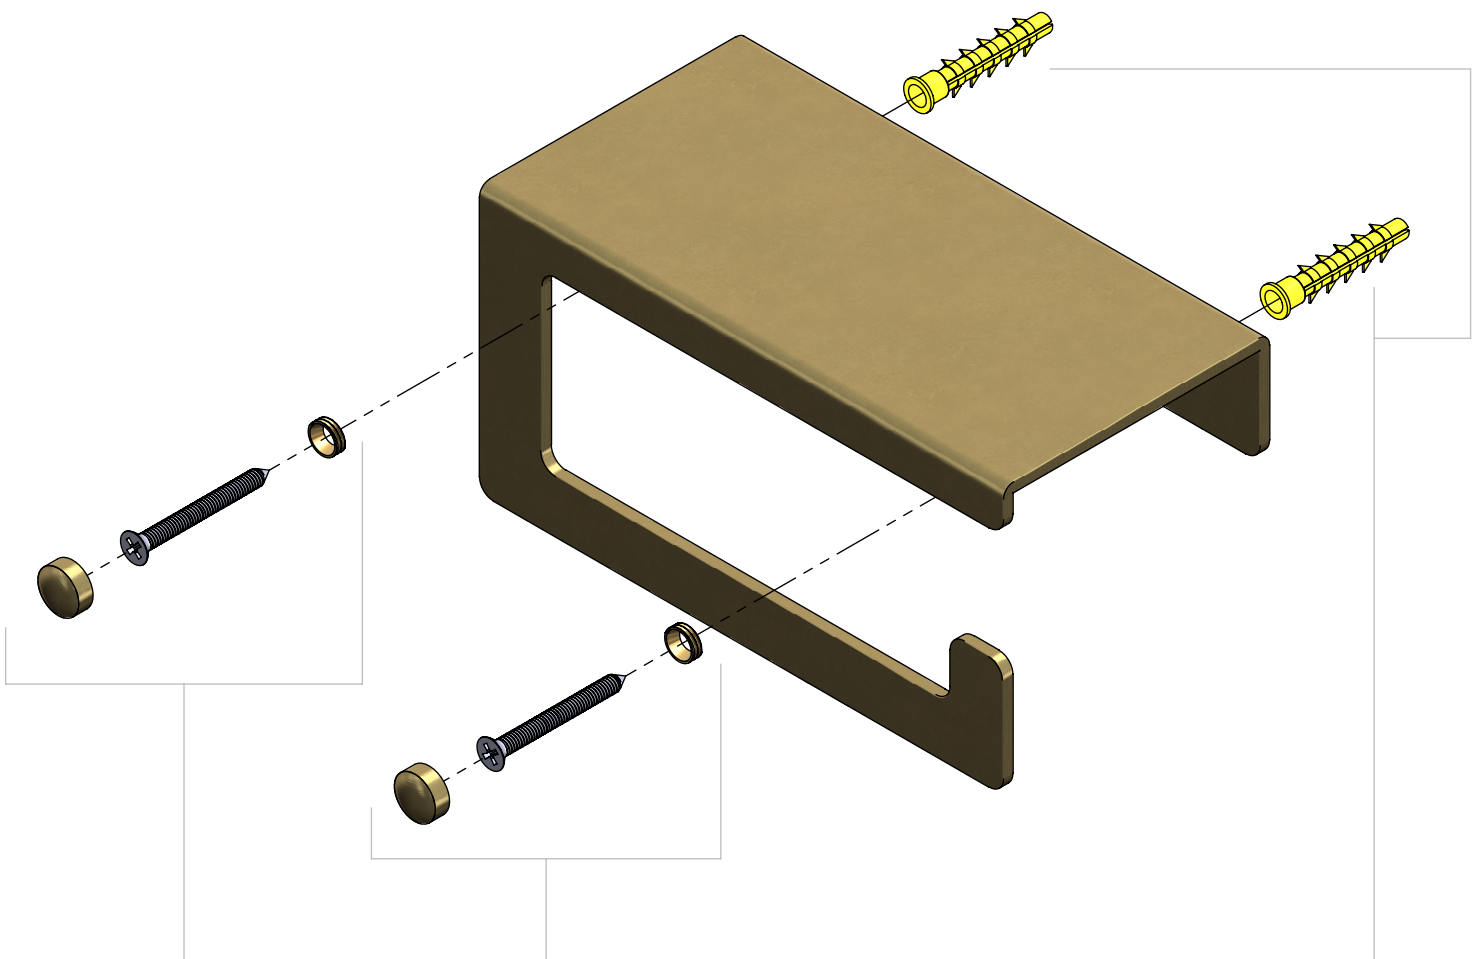

# Fold - toilet paper holder

Gold brushed PVD, with cover

clou

CL/09.04029.82

Spare parts

CL/1051.9100.82