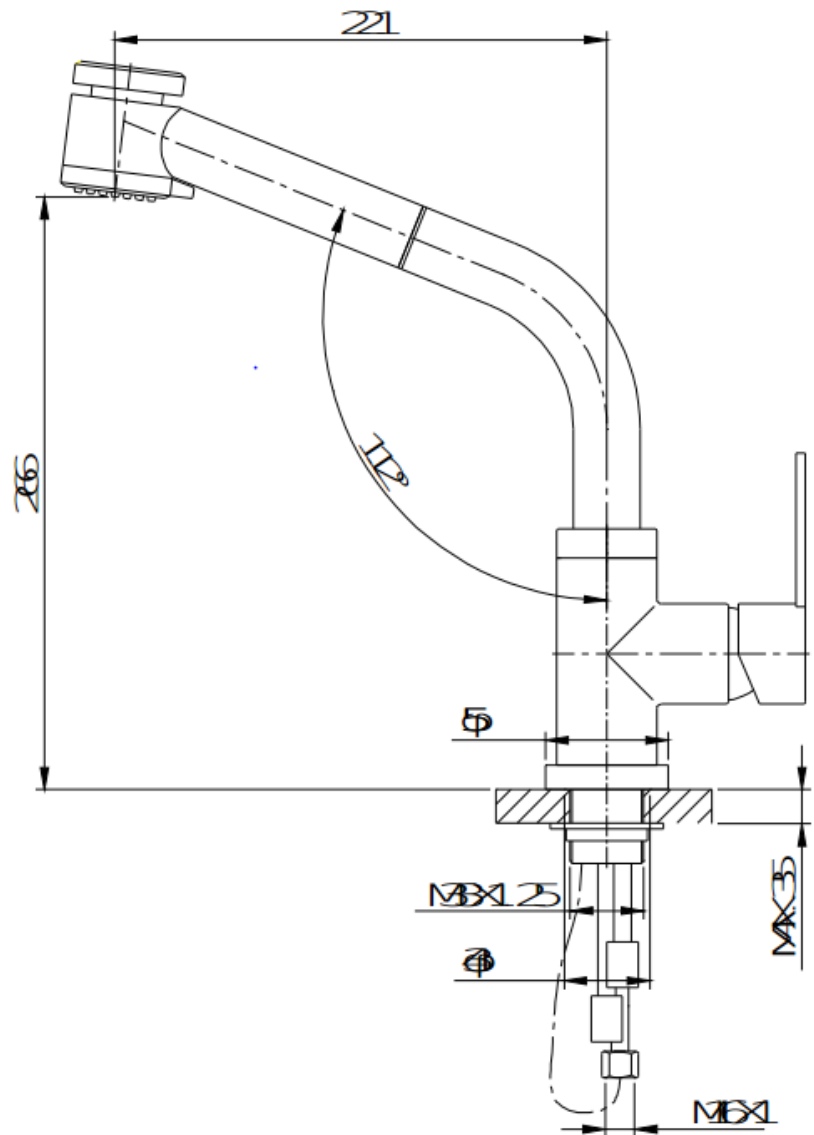

LANA – KITCHEN MIXER

SKU 157147

LANA – KITCHEN MIXER

SKU 157147

<u>Dimensions:</u>	height of mixer from the bottom of the spout: 266 mm
<u>Material:</u>	brass
<u>Colour:</u>	chromed
<u>Mounting:</u>	top-mounted on sink
<u>Characteristics:</u>	<ul style="list-style-type: none">- single-lever mixer ½" for kitchen basin- single-hole mounting- with pull-out spray- with swivel spout- ceramic discs- Belgaqua approved