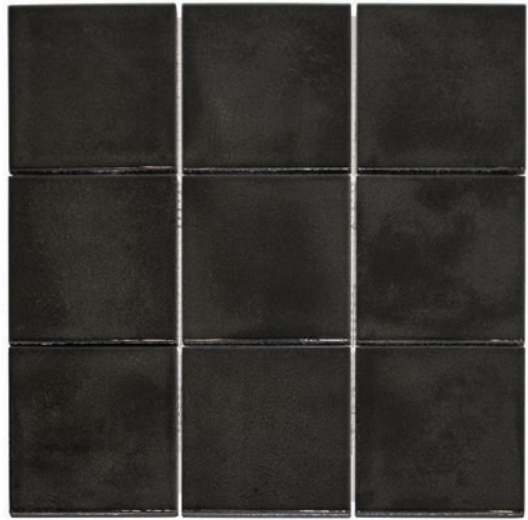

KAG10915 Black Glossy