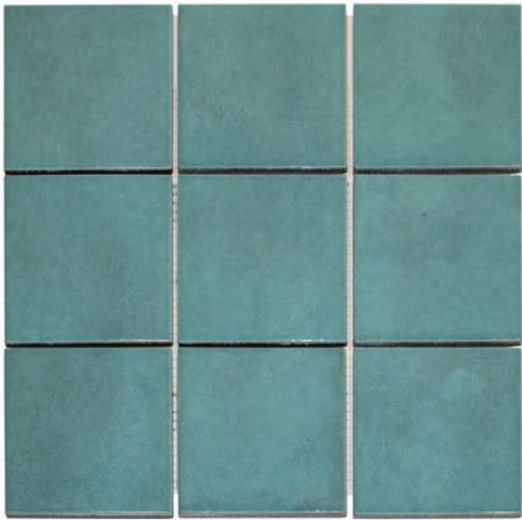

ROOM FOR DETAILS

The Kasba collection portrays a play with colour and texture. From a discreet yet mottled white, which blends almost universally into any room, the colour spectrum extends to indigo and terra with clear hints of nature. An organic look that is enhanced by their texture, which is quite uneven and raw. During firing, an individual tile pattern is created for each mosaic. The result is a convincingly detailed play of surfaces, grounded and yet refined in a natural way.

The Kasba mosaics become an eyecatcher or a harmonious companion of various materials, like wood, concrete, and brass. The strong colours, like Forest Green and Ocean Blue, act as a statement in the design. The series add character to any room and fit as perfect in a bathroom or kitchen as they do in a restaurant or bar. Stunning and versatile yet approachable and timeless: we consider the Kasba collection as an essential asset to our range.

KASBA MATT GLAZED PORCELAIN 10X10

KAM10010 White Matt R10

KAM10725 Indigo Matt R10

KAM10025 Ocean Blue Matt R10

KAM10925 Black Matt R10

KAM10525 Forest Green Matt R10

KAM10112 Terra Matt R10

KASBA GLOSSY GLAZED PORCELAIN 10X10

KAG10051 White Glossy

KAG10700 Indigo Glossy

KAG10125 Ocean Blue Glossy

KAG10915 Black Glossy

KAG10500 Forest Green Glossy

KAG10012 Terra Glossy

SPECIFICATIONS

Glazed porcelain mosaics on mesh