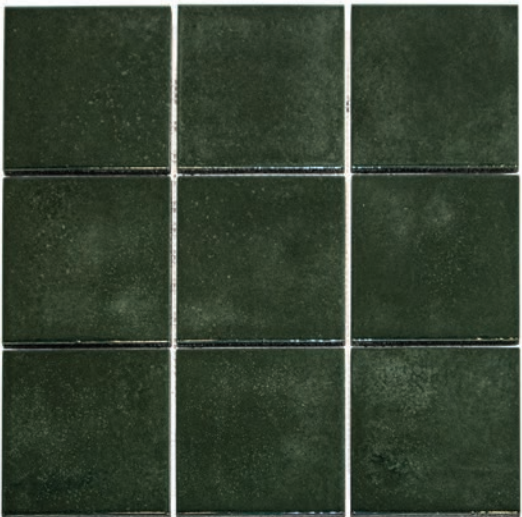

Easy appliance, great result

Although larger than our usual collections, the Kasba mosaics are still supplied on sheets. This is also what distinguishes them from other tiles with a similar size: an easy appliance yet extremely luxurious look. The glossy version is eminently suitable for wall design while the matt stone surface is ideal for high traffic floors, thanks to R10/B slip resistance. The Kasba mosaics are particularly effective on larger areas, columns, and other structural elements, creating the effect of a tailored porcelain gown.

ROOM FOR DETAILS

The Kasba collection portrays a play with colour and texture. From a discreet yet mottled white, which blends almost universally into any room, the colour spectrum extends to indigo and terra with clear hints of nature. An organic look that is enhanced by their texture, which is quite uneven and raw. During firing, an individual tile pattern is created for each mosaic. The result is a convincingly detailed play of surfaces, grounded and yet refined in a natural way.

The Kasba mosaics become an eyecatcher or a harmonious companion of various materials, like wood, concrete, and brass. The strong colours, like Forest Green and Ocean Blue, act as a statement in the design. The series add character to any room and fit as perfect in a bathroom or kitchen as they do in a restaurant or bar. Stunning and versatile yet approachable and timeless: we consider the Kasba collection as an essential asset to our range.

KAG10051 White Glossy

KAG10700 Indigo Glossy

KAG10125 Ocean Blue Glossy

KAG10915 Black Glossy

KAG10500 Forest Green Glossy

KAG10012 Terra Glossy

SPECIFICATIONS

Glazed porcelain mosaics on mesh