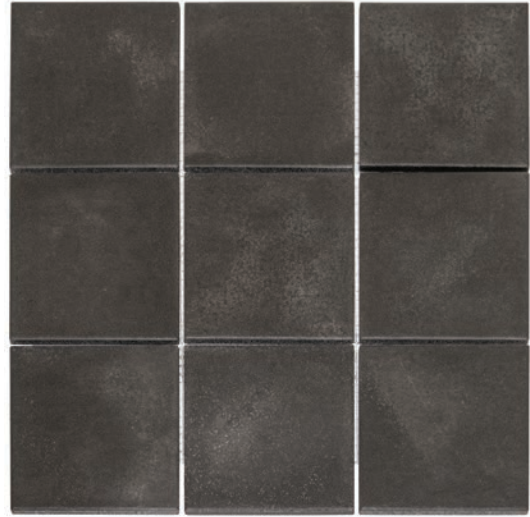

Easy appliance, great result

Although larger than our usual collections, the Kasba mosaics are still supplied on sheets. This is also what distinguishes them from other tiles with a similar size: an easy appliance yet extremely luxurious look. The glossy version is eminently suitable for wall design while the matt stone surface is ideal for high traffic floors, thanks to R10/B slip resistance. The Kasba mosaics are particularly effective on larger areas, columns, and other structural elements, creating the effect of a tailored porcelain gown.

ROOM FOR DETAILS

The Kasba collection portrays a play with colour and texture. From a discreet yet mottled white, which blends almost universally into any room, the colour spectrum extends to indigo and terra with clear hints of nature. An organic look that is enhanced by their texture, which is quite uneven and raw. During firing, an individual tile pattern is created for each mosaic. The result is a convincingly detailed play of surfaces, grounded and yet refined in a natural way.

The Kasba mosaics become an eyecatcher or a harmonious companion of various materials, like wood, concrete, and brass. The strong colours, like Forest Green and Ocean Blue, act as a statement in the design. The series add character to any room and fit as perfect in a bathroom or kitchen as they do in a restaurant or bar. Stunning and versatile yet approachable and timeless: we consider the Kasba collection as an essential asset to our range.

KASBA MATT GLAZED PORCELAIN 10X10

KAM10010 White Matt R10

KAM10725 Indigo Matt R10

KAM10025 Ocean Blue Matt R10

KAM10925 Black Matt R10

KAM10525 Forest Green Matt R10

KAM10112 Terra Matt R10

KASBA GLOSSY GLAZED PORCELAIN 10X10