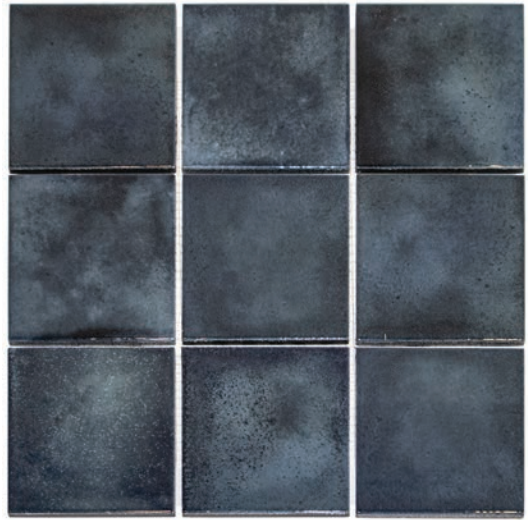

KAG10700 Indigo Glossy