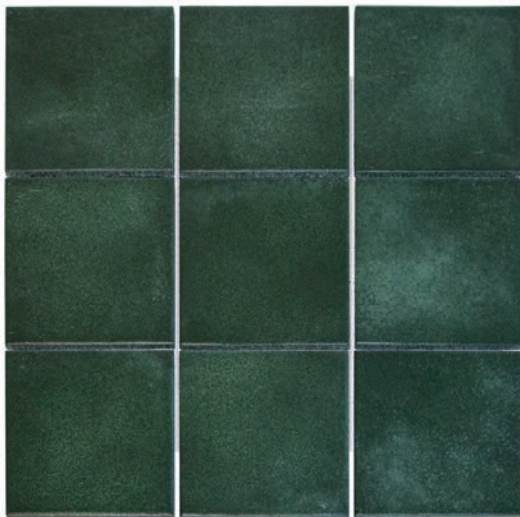

ROOM FOR DETAILS

The Kasba collection portrays a play with colour and texture. From a discreet yet mottled white, which blends almost universally into any room, the colour spectrum extends to indigo and terra with clear hints of nature. An organic look that is enhanced by their texture, which is quite uneven and raw. During firing, an individual tile pattern is created for each mosaic. The result is a convincingly detailed play of surfaces, grounded and yet refined in a natural way.

The Kasba mosaics become an eyecatcher or a harmonious companion of various materials, like wood, concrete, and brass. The strong colours, like Forest Green and Ocean Blue, act as a statement in the design. The series add character to any room and fit as perfect in a bathroom or kitchen as they do in a restaurant or bar. Stunning and versatile yet approachable and timeless: we consider the Kasba collection as an essential asset to our range.

KASBA MATT GLAZED PORCELAIN 10X10

KAM10010 White Matt R10

KAM10725 Indigo Matt R10

KAM10025 Ocean Blue Matt R10

KAM10925 Black Matt R10

KAM10525 Forest Green Matt R10

KAM10112 Terra Matt R10

KASBA GLOSSY GLAZED PORCELAIN 10X10