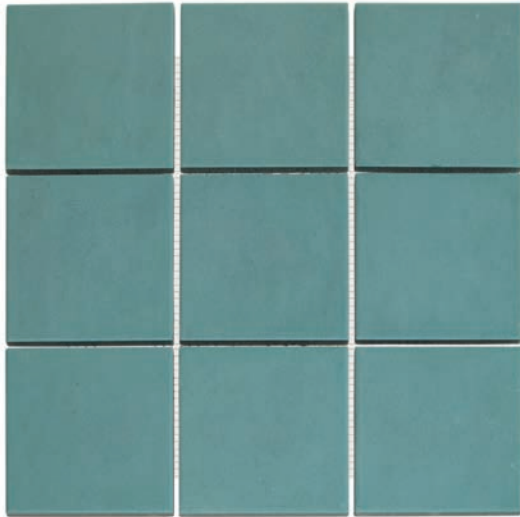

Easy appliance, great result

Although larger than our usual collections, the Kasba mosaics are still supplied on sheets. This is also what distinguishes them from other tiles with a similar size: an easy appliance yet extremely luxurious look. The glossy version is eminently suitable for wall design while the matt stone surface is ideal for high traffic floors, thanks to R10/B slip resistance. The Kasba mosaics are particularly effective on larger areas, columns, and other structural elements, creating the effect of a tailored porcelain gown.

ROOM FOR DETAILS

The Kasba collection portrays a play with colour and texture. From a discreet yet mottled white, which blends almost universally into any room, the colour spectrum extends to indigo and terra with clear hints of nature. An organic look that is enhanced by their texture, which is quite uneven and raw. During firing, an individual tile pattern is created for each mosaic. The result is a convincingly detailed play of surfaces, grounded and yet refined in a natural way.

The Kasba mosaics become an eyecatcher or a harmonious companion of various materials, like wood, concrete, and brass. The strong colours, like Forest Green and Ocean Blue, act as a statement in the design. The series add character to any room and fit as perfect in a bathroom or kitchen as they do in a restaurant or bar. Stunning and versatile yet approachable and timeless: we consider the Kasba collection as an essential asset to our range.

KASBA MATT GLAZED PORCELAIN 10X10

KAM10010 White Matt R10

KAM10725 Indigo Matt R10

KAM10025 Ocean Blue Matt R10

KAM10925 Black Matt R10

KAM10525 Forest Green Matt R10

KAM10112 Terra Matt R10

KASBA GLOSSY GLAZED PORCELAIN 10X10