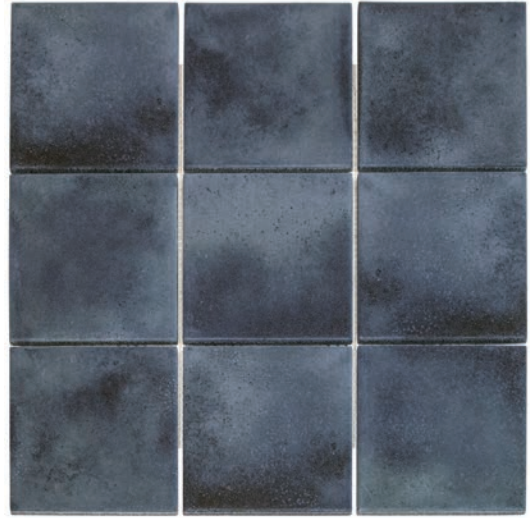

KAM10725 Indigo Matt R10