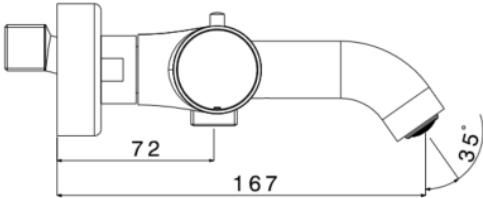

NERO – THERMOSTATIC BATH/ SHOWER MIXER – BRUSHED NICKEL

SKU 156605

PICTURE:

DIMENSIONS:

Mixer	Thermostatic bath/ shower mixer – 2 handle
Finish	Brushed nickel
Material	Brass
Output Pressure 3 bar	14.3 l/min – bath, 20.8 l/min - shower
Type of connection	Universal: G 1/2"
Type of cartridge	Ceramic
Handle	Metal
Non-return valve	Yes
Water saving	Yes
Energy saving	Yes
ECO handle	No
Cold body	No
Safety button 38°C	Yes
Shower hose	Not included
Mounting	Wall mounted
Certificate	ACS, NF, Belgaqua
Weight	2.05 kg
Warranty	5 years