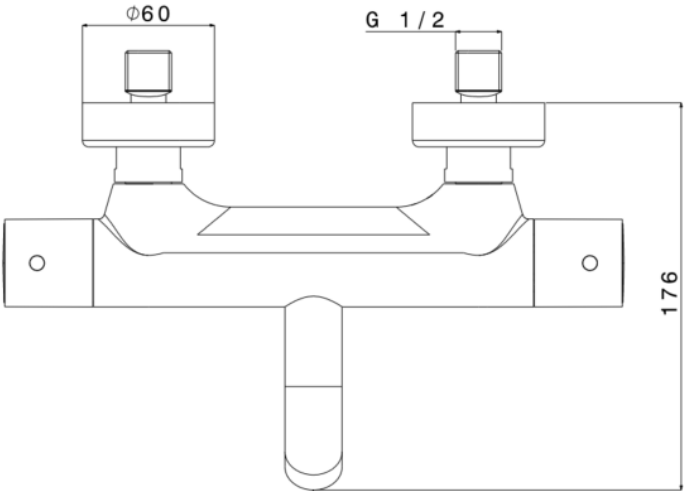

NERO – THERMOSTATIC BATH/ SHOWER MIXER – BRUSHED NICKEL

SKU 156605

PICTURE:

DIMENSIONS:

Mixer	Thermostatic bath/ shower mixer – 2 handle
Finish	Brushed nickel
Material	Brass
Output Pressure 3 bar	14.3 l/min – bath, 20.8 l/min - shower
Type of connection	Universal: G 1/2"
Type of cartridge	Ceramic
Handle	Metal
Non-return valve	Yes
Water saving	Yes
Energy saving	Yes
ECO handle	No
Cold body	No
Safety button 38°C	Yes
Shower hose	Not included
Mounting	Wall mounted
Certificate	ACS, NF, Belgaqua
Weight	2.05 kg
Warranty	5 years