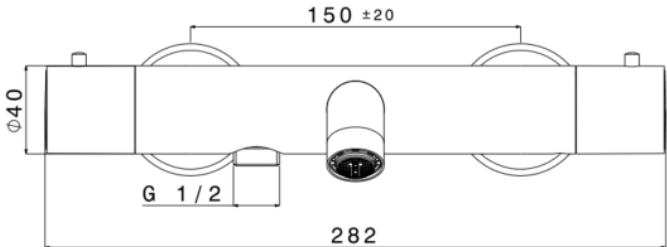

NERO – THERMOSTATIC BATH/ SHOWER MIXER – BRUSHED NICKEL

SKU 156605

PICTURE:

DIMENSIONS:

Mixer	Thermostatic bath/ shower mixer – 2 handle
Finish	Brushed nickel
Material	Brass
Output Pressure 3 bar	14.3 l/min – bath, 20.8 l/min - shower
Type of connection	Universal: G 1/2"
Type of cartridge	Ceramic
Handle	Metal
Non-return valve	Yes
Water saving	Yes
Energy saving	Yes
ECO handle	No
Cold body	No
Safety button 38°C	Yes
Shower hose	Not included
Mounting	Wall mounted
Certificate	ACS, NF, Belgaqua
Weight	2.05 kg
Warranty	5 years