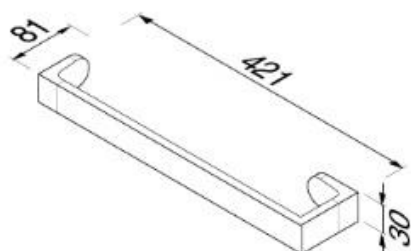

## Wynk collection

914557-02

Towel holder, corner model

- Finish: chrome
- Concealed fixing
- Including mounting materials
- Guarantee 12 years

- 421x81x30 mm

Quality has proven to be of decisive importance in recent years, which is why we can offer a 12-year warranty period for our chrome products. The entire selection is developed in Amersfoort. Geesa is certified according to the ISO 9001-2008 standard for design, productions and the delivery of bathroom accessories. Geesa reserve the right to change product specification.