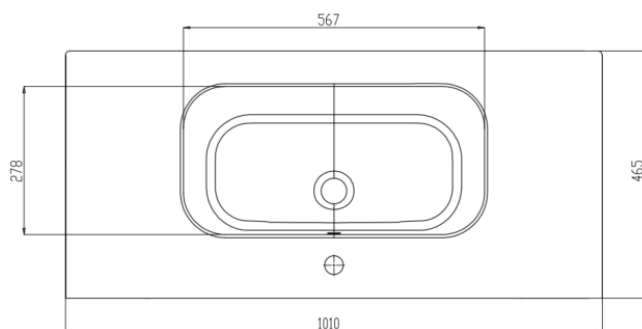

CETTINA - WASHBASIN 100 – WHITE HIGH GLOSS

SKU 933723

DIMENSIONS: **Length: 1010 mm**
 Depth: 465 mm
 Height: 170 mm

| | |
|--------------------------|-----------------------------|
| Sink | Tablet – 1 washbasin |
| Material | Ceramic |
| Color | White high gloss |
| Mounting | Tablet |
| With tap hole | Yes |
| With overflow | Yes |
| Overflow location | Centre |