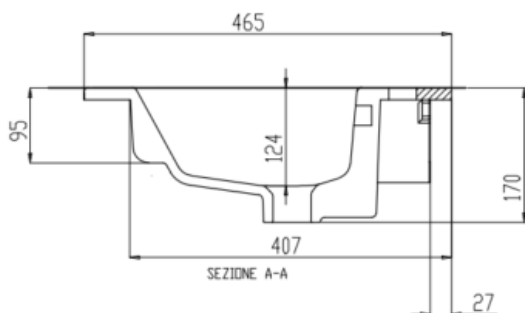

CETTINA - WASHBASIN 100 – WHITE HIGH GLOSS

SKU 933723

DIMENSIONS: **Length: 1010 mm**
 Depth: 465 mm
 Height: 170 mm

| | |
|--------------------------|-----------------------------|
| Sink | Tablet – 1 washbasin |
| Material | Ceramic |
| Color | White high gloss |
| Mounting | Tablet |
| With tap hole | Yes |
| With overflow | Yes |
| Overflow location | Centre |