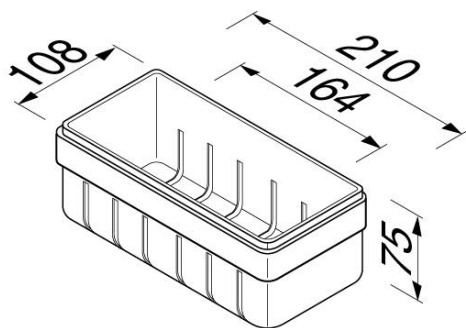

Frame Collection

918801-02-06
Universal Basket

- Material: Brass
- Finish: Chrome plating
- Black inlay with textured surface outside and high gloss surface inside
- Draining slots
- Removable inlay
- Concealed fixing
- Incl. mounting set

210x108x75 mm

Quality has proven to be of decisive importance, which is why we can offer a 12-year warranty period for our chrome products. The entire selection is developed in Amersfoort. Geesa is certified according to the ISO 9001-2008 standard for design, productions and the delivery of bathroom accessories. Geesa reserve the right to change product specification.