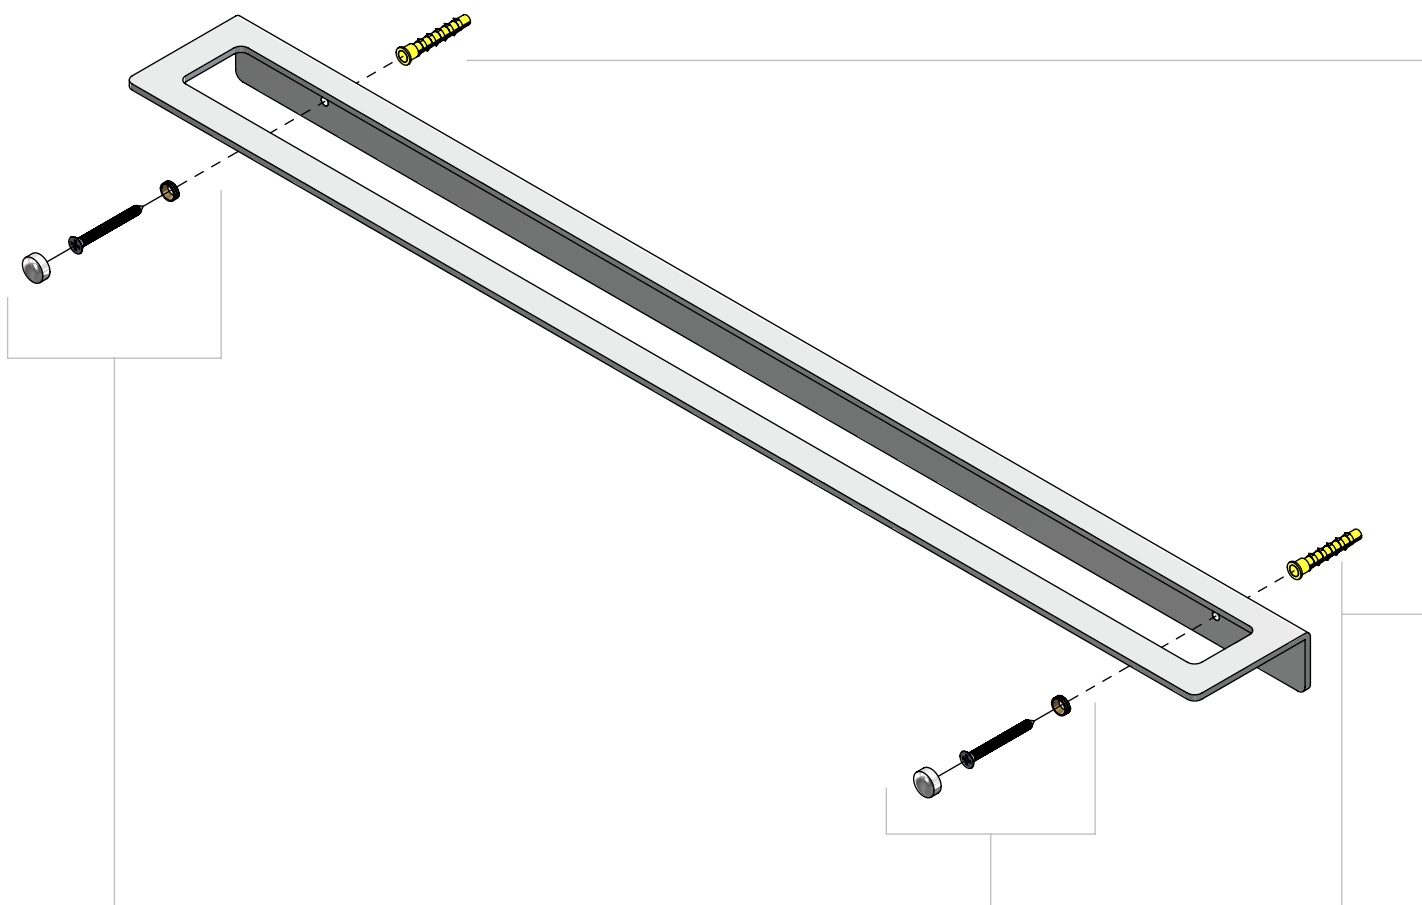

Fold - towel rail

Chrome, 60cm

clou

CL/09.04057.29

Spare parts

CL/1051.9100.29