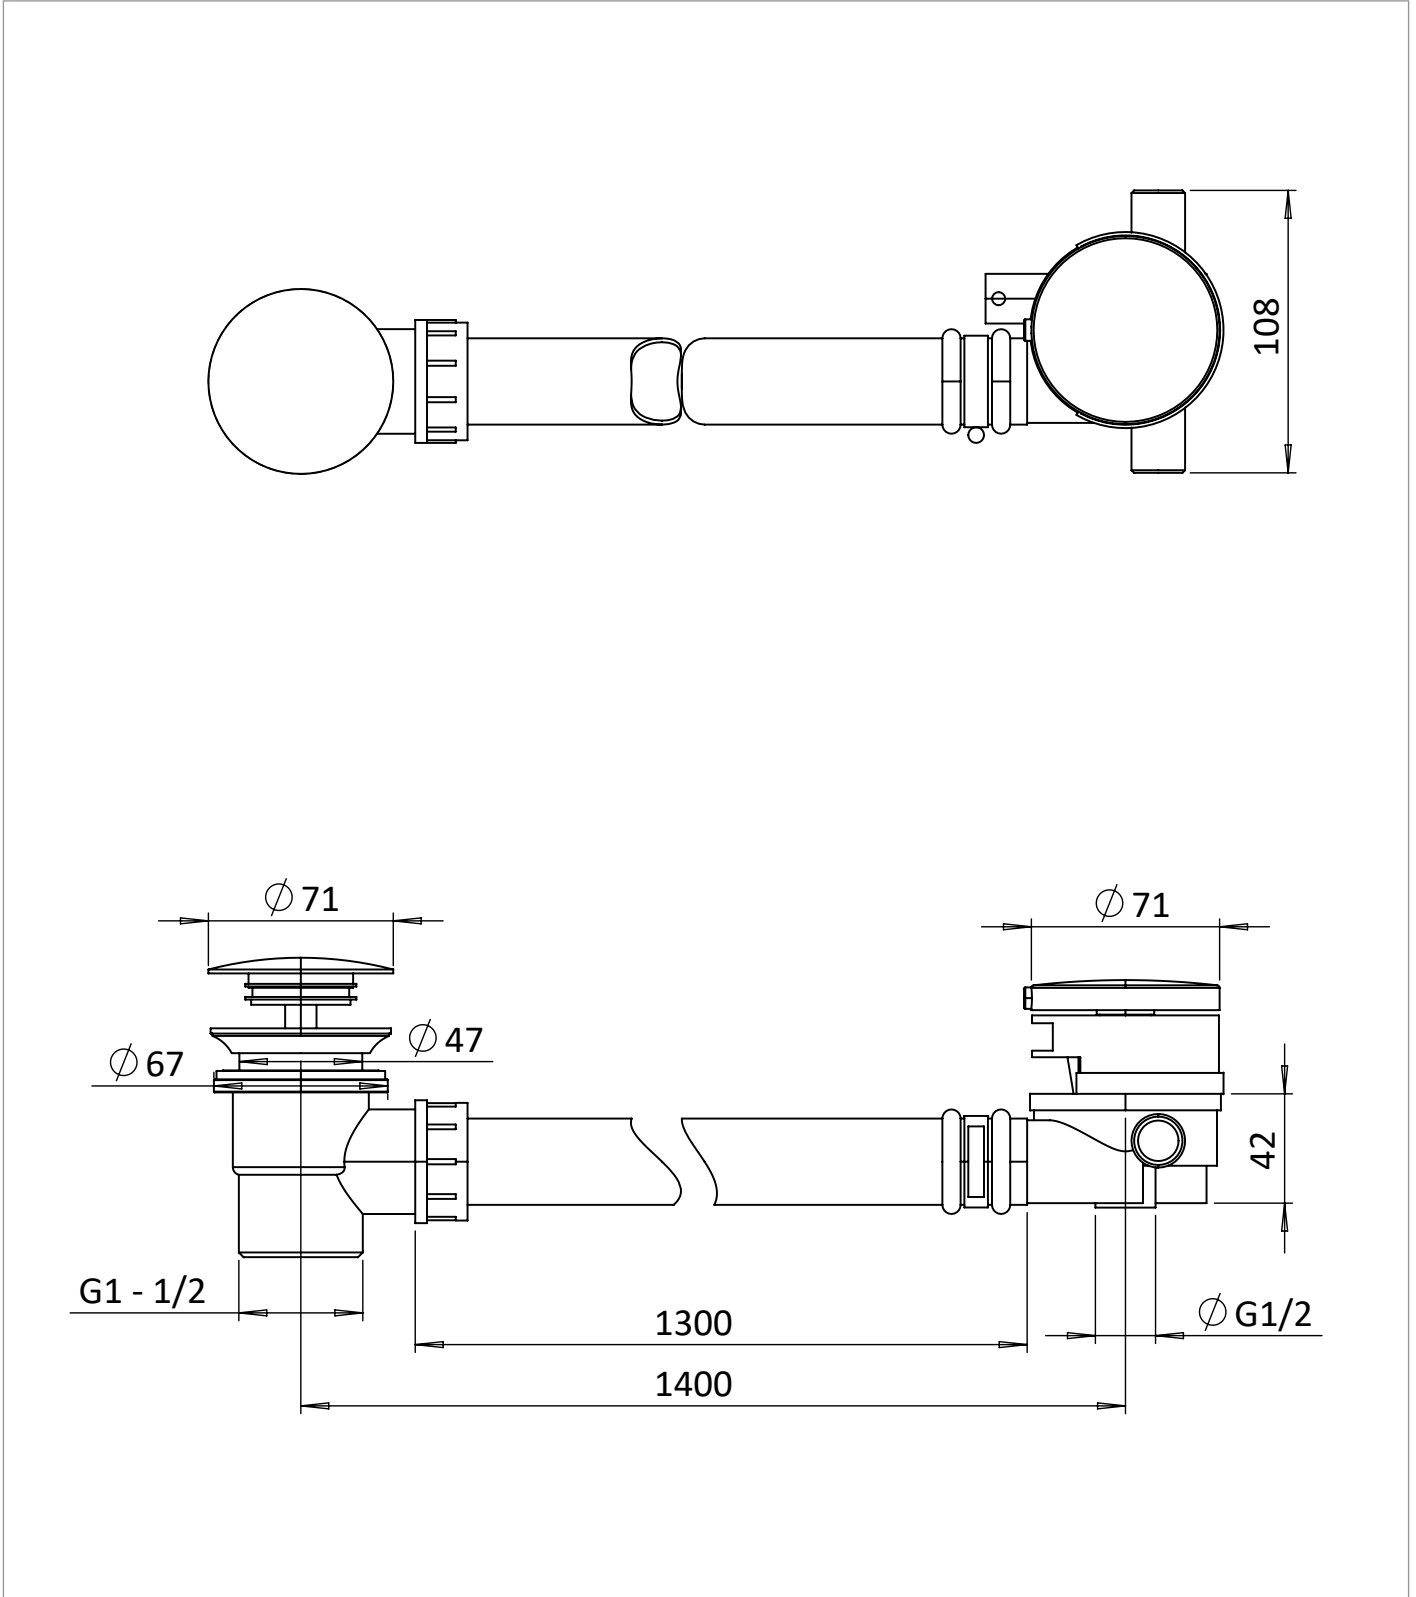

PRODUCT DATA SHEET

PRODUCT CODE

BFW0360T

RANGE

Bath Waste

DESCRIPTION

Bath Clicker Waste & Filler Slate

WEBSITE LINK [Click Here](#)

CATEGORY	Brassware
WARRANTY DETAILS	15 Years
COLOUR	Slate
FINISH APPLICATION	PVD
PRIMARY MATERIAL	ABS
INSTALL TYPE	Bath Mounted
PRODUCT WIDTH MM	71
PRODUCT HEIGHT MM	42
PRODUCT LENGTH MM	1400
PRODUCT DEPTH MM	71
PRODUCT NET WEIGHT KG	0.79

OUTLET CONNECTIONS THREAD
WASTE/TRAP G1.1/2

PRESSURE (BAR)	0.2	0.5	1	2	3	4	5
PRIMARY FLOWRATE							
HANDSET FLOWRATE							
MESSAGE FLOW RATE							
AIR FLOW RATE							
WIRE FLOW RATE							
WATERFALL FLOW RATE							
MIST FLOW RATE							
HANDSPRAY FLOW RATE							

TECHNICAL DIMENSIONS

Dimensions in mm unless otherwise specified.

Tolerances (per material type) apply.

SPARES LIST

Only the parts labelled are available as spares.

SPARES AVAILABLE UPON REQUEST