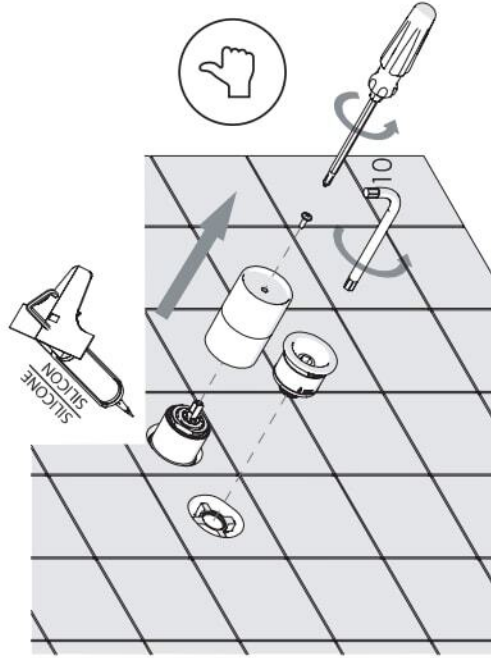

1

Not included / Non incluso / Non Inclus / Nie zawarty / No incluido / Nao incluido

F
SE NON CROMATO
IF NO CHROME

IT La finitura della parte estetica deve corrispondere a quella della parte incassata.

Se non corrisponde bisogna svitare l'anello CROMATO e avvitare l'anello in finitura fornito solo nel kit della parte estetica.

EN The finish of the external part must be combined with the finish of the flush-fit part. If it does not match, unscrew the CHROME ring and screw the finishing ring supplied only in the kit of the aesthetic part.

RIFERIMENTO IISTRWE81198#---STD

REFERENCE

2

3

4

5