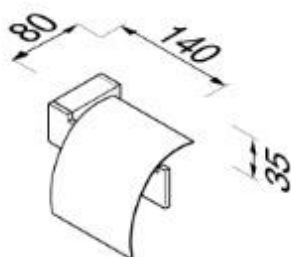

Modern Art collection

913508-02

Toilet roll holder with cover

- Finish: chrome
- Concealed fixing
- Guarantee 12 years

- 140x80x35 mm

Quality has proven to be of decisive importance in recent years, which is why we can offer a 12-year warranty period for our chrome products. The entire selection is developed in Amersfoort. Geesa is certified according to the ISO 9001-2008 standard for design, production and the delivery of bathroom accessories. 10/2015