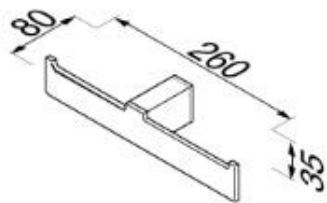

## Modern Art collection

913518-02

Toilet roll holder, double

- Finish: chrome
- Concealed fixing
- Guarantee 12 years

- 260x80x35 mm

Quality has proven to be of decisive importance in recent years, which is why we can offer a 12-year warranty period for our chrome products. The entire selection is developed in Amersfoort. Geesa is certified according to the ISO 9001-2008 standard for design, production and the delivery of bathroom accessories. 10/2015