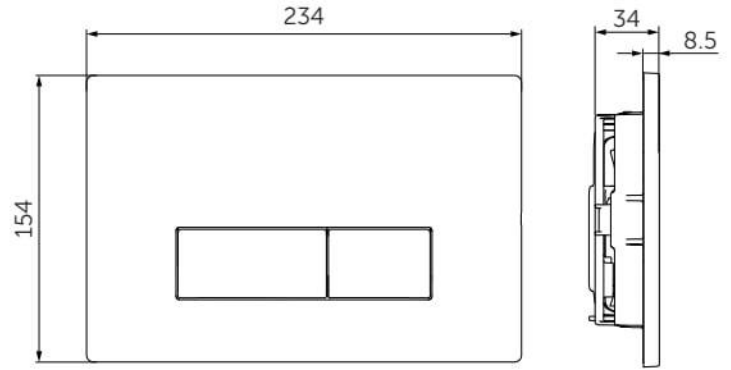

(dimensions in millimeters)

WC FRAME/CISTERN 150

WC FRAME / CISTERN 80

WC FRAME / CISTERN 120