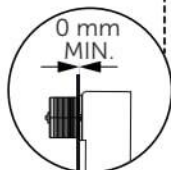

(dimensions in millimeters)

WC FRAME/CISTERN 150

WC FRAME / CISTERN 80

WC FRAME / CISTERN 120