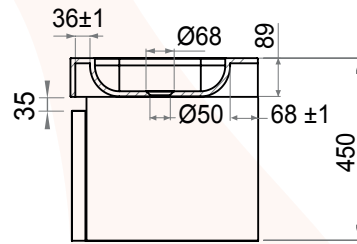

1000 mm

All content on this drawing is protected by intellectual property laws and the sole property of Looox B.V.

Solid Drawer BoX

1200 mm

All content on this drawing is protected by intellectual property laws and the sole property of Looox B.V.

Solid Drawer BoX

1400 mm

All content on this drawing is protected by intellectual property laws and the sole property of Looox B.V.

Solid Drawer BoX

1600 mm

All content on this drawing is protected by intellectual property laws and the sole property of Looox B.V.

Solid Drawer Box

2000 mm

All content on this drawing is protected by intellectual property laws and the sole property of Looox B.V.

Solid Drawer BoX