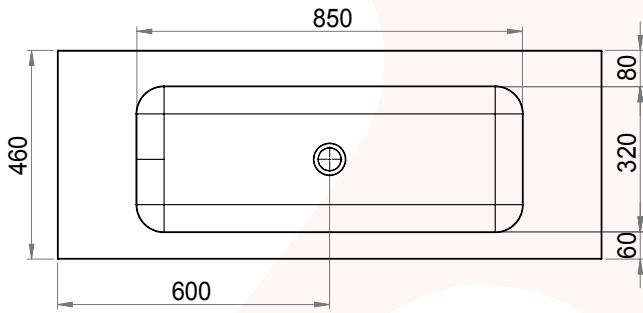

1000 mm

All content on this drawing is protected by intellectual property laws and the sole property of Looox B.V.

Solid Drawer BoX

1200 mm

All content on this drawing is protected by intellectual property laws and the sole property of Looox B.V.

Solid Drawer BoX

1400 mm

All content on this drawing is protected by intellectual property laws and the sole property of Looox B.V.

Solid Drawer BoX

1600 mm

All content on this drawing is protected by intellectual property laws and the sole property of Looox B.V.