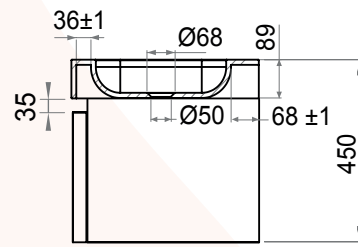

1000 mm

All content on this drawing is protected by intellectual property laws and the sole property of Looox B.V.

Solid Drawer BoX

1200 mm

All content on this drawing is protected by intellectual property laws and the sole property of Looox B.V.

Solid Drawer BoX

1400 mm

All content on this drawing is protected by intellectual property laws and the sole property of Looox B.V.

Solid Drawer BoX

1600 mm

All content on this drawing is protected by intellectual property laws and the sole property of Looox B.V.

Solid Drawer Box

2000 mm

All content on this drawing is protected by intellectual property laws and the sole property of Looox B.V.

Solid Drawer BoX