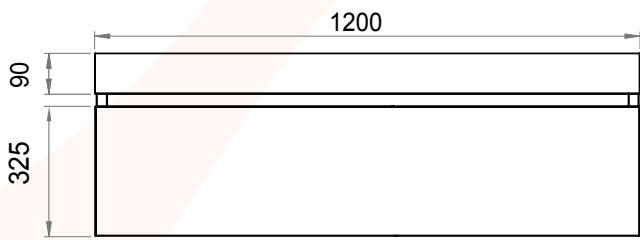

1000 mm

All content on this drawing is protected by intellectual property laws and the sole property of Looox B.V.

Solid Drawer BoX

1200 mm

All content on this drawing is protected by intellectual property laws and the sole property of Looox B.V.

Solid Drawer BoX

1400 mm

All content on this drawing is protected by intellectual property laws and the sole property of Looox B.V.

Solid Drawer BoX

1600 mm

All content on this drawing is protected by intellectual property laws and the sole property of Looox B.V.