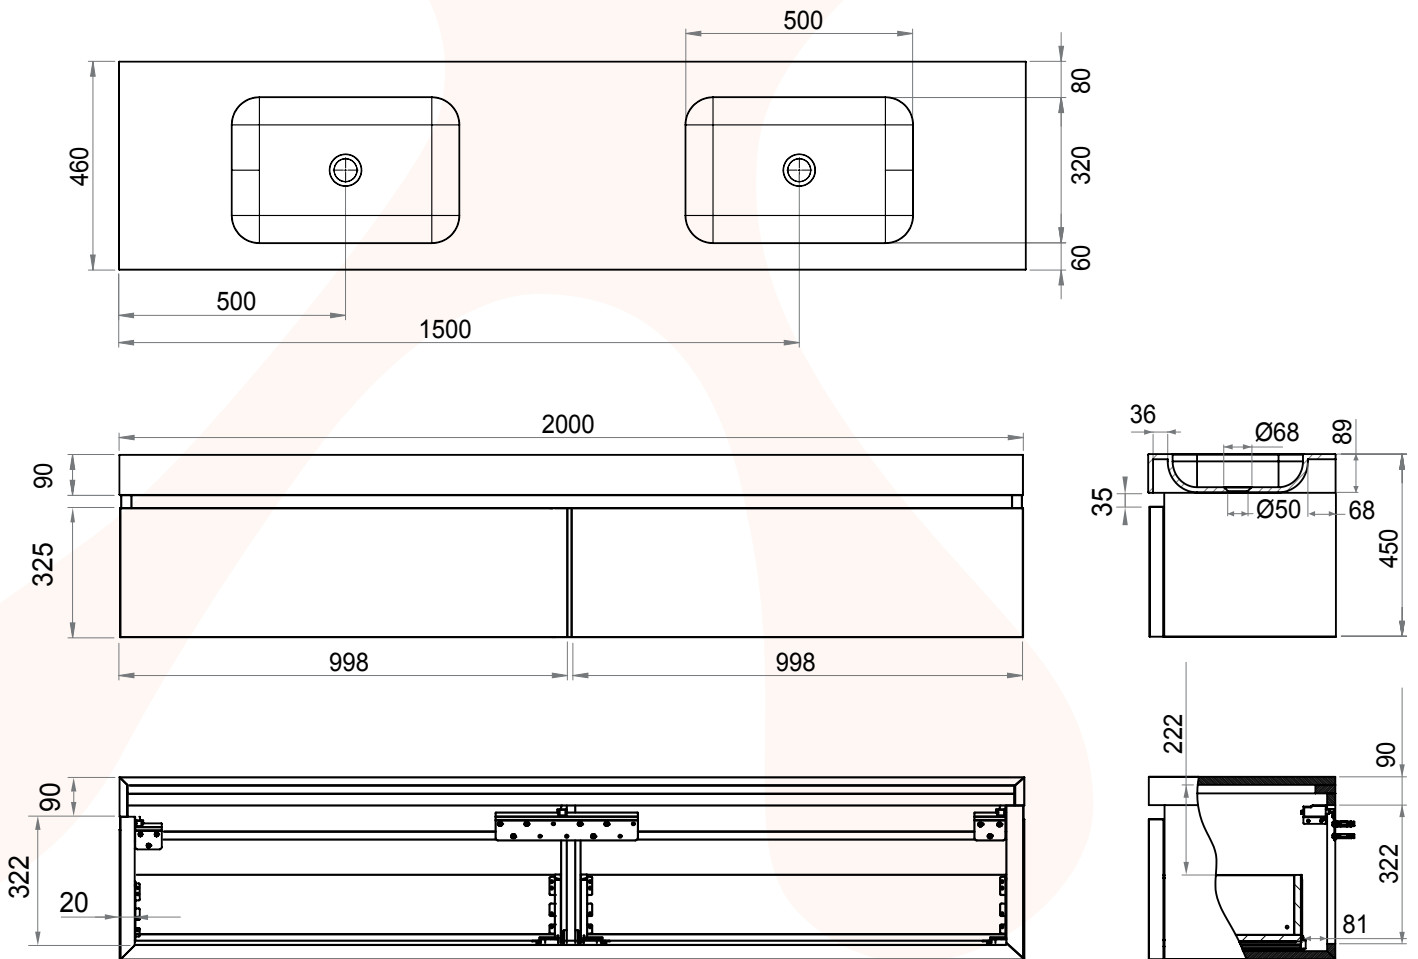

1000 mm

All content on this drawing is protected by intellectual property laws and the sole property of Looox B.V.

Solid Drawer BoX

1200 mm

All content on this drawing is protected by intellectual property laws and the sole property of Looox B.V.

Solid Drawer BoX

1400 mm

All content on this drawing is protected by intellectual property laws and the sole property of Looox B.V.

Solid Drawer BoX

1600 mm

All content on this drawing is protected by intellectual property laws and the sole property of Looox B.V.

Solid Drawer Box

2000 mm

All content on this drawing is protected by intellectual property laws and the sole property of Looox B.V.

Solid Drawer BoX