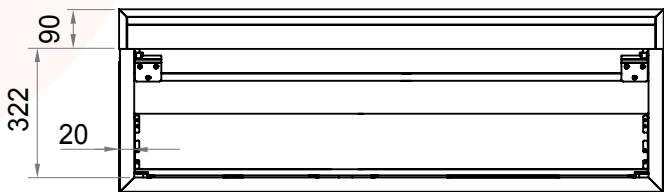

1000 mm

All content on this drawing is protected by intellectual property laws and the sole property of Looox B.V.

Solid Drawer BoX

1200 mm

All content on this drawing is protected by intellectual property laws and the sole property of Looox B.V.

Solid Drawer BoX

1400 mm

All content on this drawing is protected by intellectual property laws and the sole property of Looox B.V.

Solid Drawer BoX

1600 mm

All content on this drawing is protected by intellectual property laws and the sole property of Looox B.V.