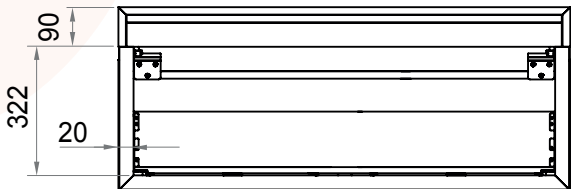

1000 mm

All content on this drawing is protected by intellectual property laws and the sole property of Looox B.V.

Solid Drawer BoX

1200 mm

All content on this drawing is protected by intellectual property laws and the sole property of Looox B.V.

Solid Drawer BoX

1400 mm

All content on this drawing is protected by intellectual property laws and the sole property of Looox B.V.

Solid Drawer BoX

1600 mm

All content on this drawing is protected by intellectual property laws and the sole property of Looox B.V.