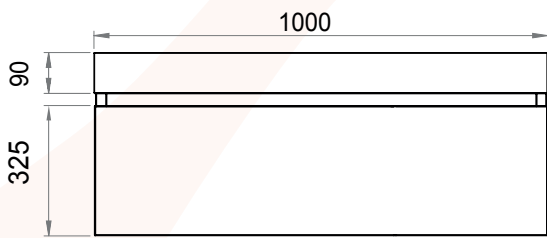

1000 mm

All content on this drawing is protected by intellectual property laws and the sole property of Looox B.V.

Solid Drawer BoX

1200 mm

All content on this drawing is protected by intellectual property laws and the sole property of Looox B.V.

Solid Drawer BoX

1400 mm

All content on this drawing is protected by intellectual property laws and the sole property of Looox B.V.

Solid Drawer BoX

1600 mm

All content on this drawing is protected by intellectual property laws and the sole property of Looox B.V.