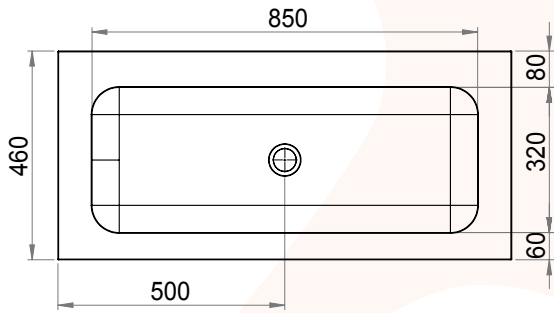

1000 mm

All content on this drawing is protected by intellectual property laws and the sole property of Looox B.V.

Solid Drawer BoX

1200 mm

All content on this drawing is protected by intellectual property laws and the sole property of Looox B.V.

Solid Drawer BoX

1400 mm

All content on this drawing is protected by intellectual property laws and the sole property of Looox B.V.

Solid Drawer BoX

1600 mm

All content on this drawing is protected by intellectual property laws and the sole property of Looox B.V.