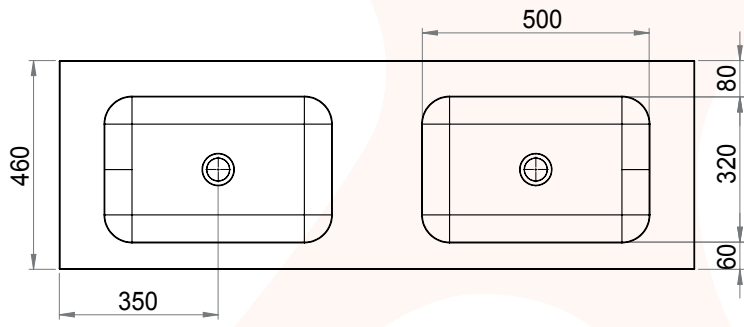

1000 mm

All content on this drawing is protected by intellectual property laws and the sole property of Looox B.V.

Solid Drawer BoX

1200 mm

All content on this drawing is protected by intellectual property laws and the sole property of Looox B.V.

Solid Drawer BoX

1400 mm

All content on this drawing is protected by intellectual property laws and the sole property of Looox B.V.

Solid Drawer BoX

1600 mm

All content on this drawing is protected by intellectual property laws and the sole property of Looox B.V.