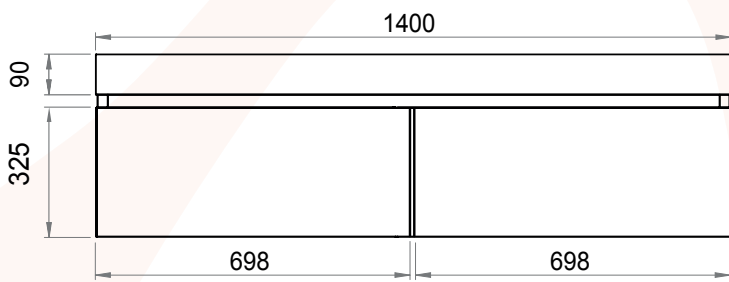

1000 mm

All content on this drawing is protected by intellectual property laws and the sole property of Looox B.V.

Solid Drawer BoX

1200 mm

All content on this drawing is protected by intellectual property laws and the sole property of Looox B.V.

Solid Drawer BoX

1400 mm

All content on this drawing is protected by intellectual property laws and the sole property of Looox B.V.

Solid Drawer BoX

1600 mm

All content on this drawing is protected by intellectual property laws and the sole property of Looox B.V.