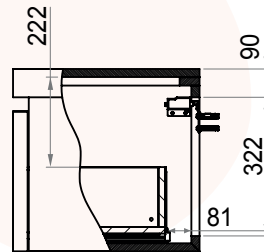

1000 mm

All content on this drawing is protected by intellectual property laws and the sole property of Looox B.V.

Solid Drawer BoX

1200 mm

All content on this drawing is protected by intellectual property laws and the sole property of Looox B.V.

Solid Drawer BoX

1400 mm

All content on this drawing is protected by intellectual property laws and the sole property of Looox B.V.

Solid Drawer BoX

1600 mm

All content on this drawing is protected by intellectual property laws and the sole property of Looox B.V.

Solid Drawer Box

2000 mm

All content on this drawing is protected by intellectual property laws and the sole property of Looox B.V.

Solid Drawer BoX