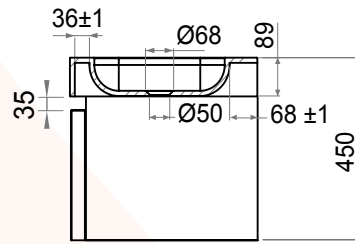

1000 mm

All content on this drawing is protected by intellectual property laws and the sole property of Looox B.V.

Solid Drawer BoX

1200 mm

All content on this drawing is protected by intellectual property laws and the sole property of Looox B.V.

Solid Drawer BoX

1400 mm

All content on this drawing is protected by intellectual property laws and the sole property of Looox B.V.

Solid Drawer BoX

1600 mm

All content on this drawing is protected by intellectual property laws and the sole property of Looox B.V.

Solid Drawer Box

2000 mm

All content on this drawing is protected by intellectual property laws and the sole property of Looox B.V.

Solid Drawer BoX