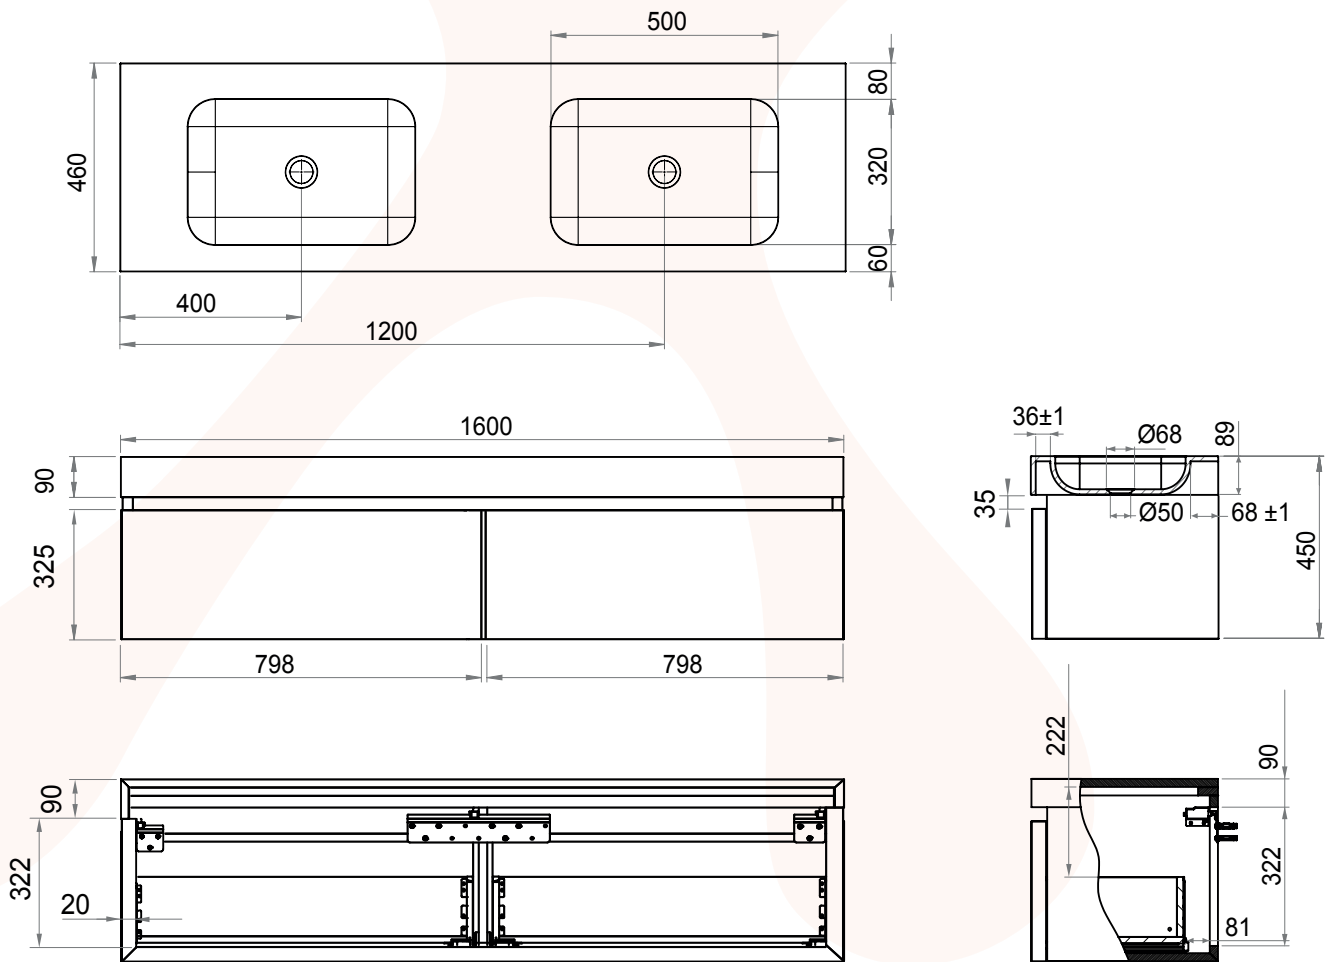

1000 mm

All content on this drawing is protected by intellectual property laws and the sole property of Looox B.V.

Solid Drawer BoX

1200 mm

All content on this drawing is protected by intellectual property laws and the sole property of Looox B.V.

Solid Drawer BoX

1400 mm

All content on this drawing is protected by intellectual property laws and the sole property of Looox B.V.

Solid Drawer BoX

1600 mm

All content on this drawing is protected by intellectual property laws and the sole property of Looox B.V.

Solid Drawer Box

2000 mm

All content on this drawing is protected by intellectual property laws and the sole property of Looox B.V.

Solid Drawer BoX