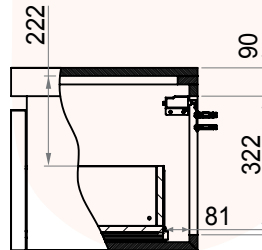

1000 mm

All content on this drawing is protected by intellectual property laws and the sole property of Looox B.V.

Solid Drawer BoX

1200 mm

All content on this drawing is protected by intellectual property laws and the sole property of Looox B.V.

Solid Drawer BoX

1400 mm

All content on this drawing is protected by intellectual property laws and the sole property of Looox B.V.

Solid Drawer BoX

1600 mm

All content on this drawing is protected by intellectual property laws and the sole property of Looox B.V.

Solid Drawer Box

2000 mm

All content on this drawing is protected by intellectual property laws and the sole property of Looox B.V.

Solid Drawer BoX