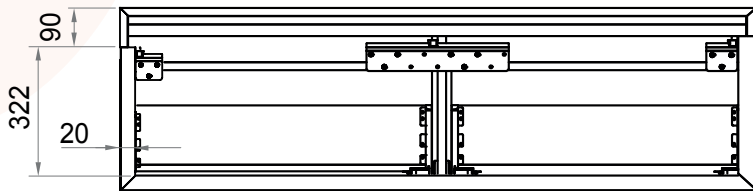

1000 mm

All content on this drawing is protected by intellectual property laws and the sole property of Looox B.V.

Solid Drawer BoX

1200 mm

All content on this drawing is protected by intellectual property laws and the sole property of Looox B.V.

Solid Drawer BoX

1400 mm

All content on this drawing is protected by intellectual property laws and the sole property of Looox B.V.

Solid Drawer BoX

1600 mm

All content on this drawing is protected by intellectual property laws and the sole property of Looox B.V.