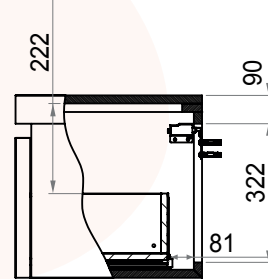

1000 mm

All content on this drawing is protected by intellectual property laws and the sole property of Looox B.V.

Solid Drawer BoX

1200 mm

All content on this drawing is protected by intellectual property laws and the sole property of Looox B.V.

Solid Drawer BoX

1400 mm

All content on this drawing is protected by intellectual property laws and the sole property of Looox B.V.

Solid Drawer BoX

1600 mm

All content on this drawing is protected by intellectual property laws and the sole property of Looox B.V.

Solid Drawer Box

2000 mm

All content on this drawing is protected by intellectual property laws and the sole property of Looox B.V.

Solid Drawer BoX