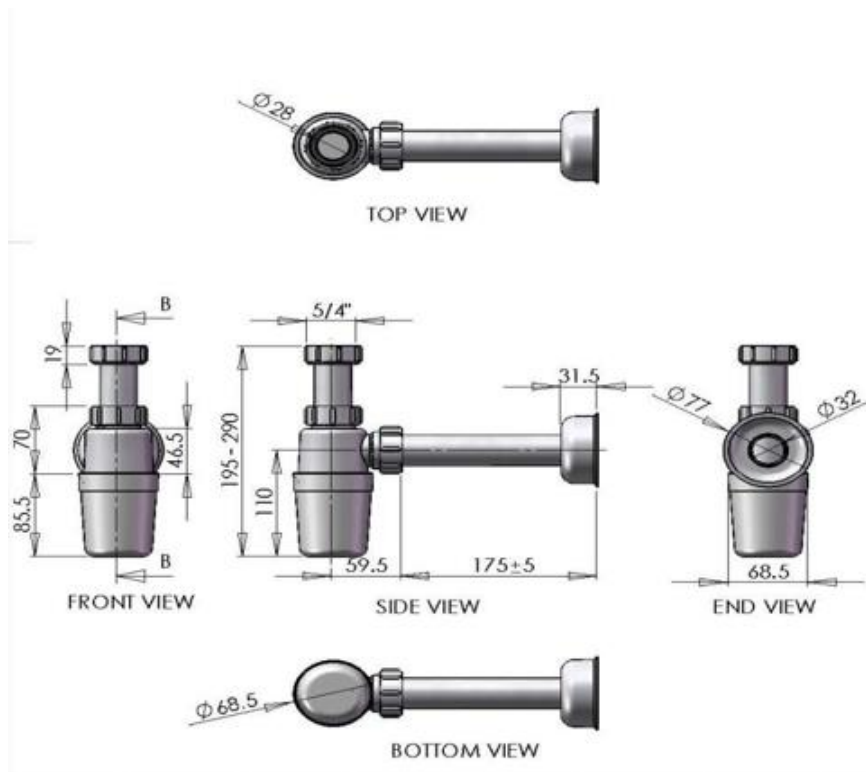

SIPHON – 5/4" X D 32 MM

SKU 134073

PHOTO

DIMENSIONS

SIPHON – 5/4" X D 32 MM

SKU 134073

Application	For washbasins
Characteristics	Bottle trap With drain pipe Rosette D 77 mm in PP plastic
Material	PP plastic
Dimensions	1 1/4" x D 32 mm
Inlet	H 20.5 – 115.5 mm x 1 1/4"
Exit	Horizontal L 200 mm x D 32 mm
Water lock	32 mm
Flow rate	23 l/m
Drain plug	Without plug
Certificate	Product complies with European standards EN 274
Net weight	0.22 kg
Warranty	5 years