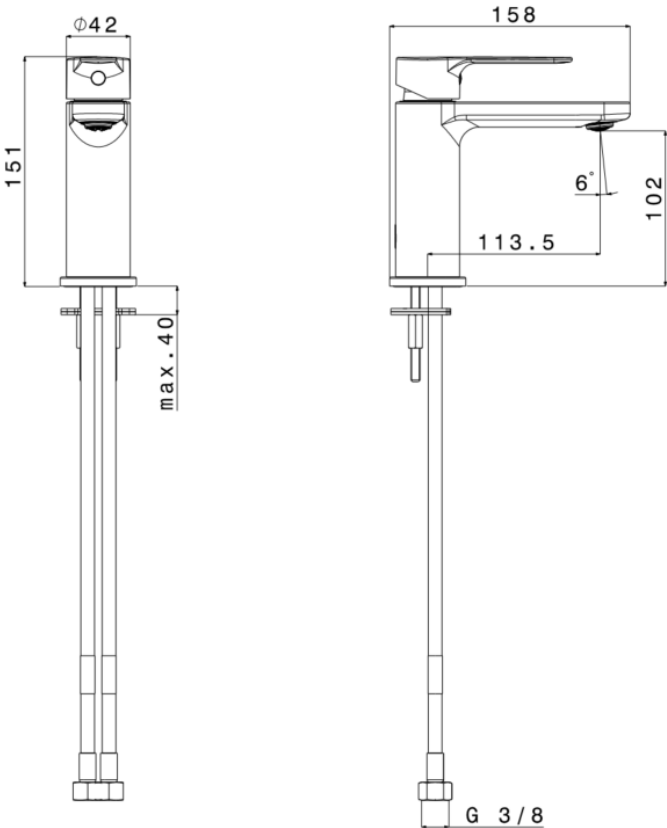

NERO - BASIN MIXER – BLACK MATT

SKU 156540

DIMENSIONS:

Type of mixer	Single-lever basin mixer without waste
Finish	<b>Black matt</b>
Material	Brass
Output Pressure 3 bar	7,4 l/min. Full 14,7 l/min
Pop-up waste	No
Type of spout	Fixed spout, 113.5 mm long
Type of aerator	Water saving
Type of connection	Flexibles – G 3/8"
Type of cartridge	Ceramic – 2-stage operation, water saving
Handle	Metal, easy handle
Tap hole Ø	Ø 35 mm
Fixation	1 hole
Certificate	NF, ACS
Weight	1.33 kg
Warranty	5 years
Extra	To combine with click-clack waste (SKU 156542), flexibles included