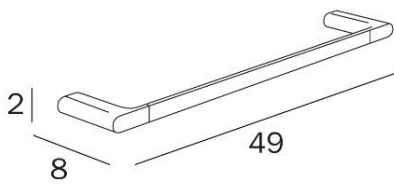

**SCURA – TOWEL BAR BLACK SOFT TOUCH/CHROME**

**SKU 215735**

**DIMENSIONS:**      **Height: 490 mm**  
                              **Width: 20 mm**  
                              **Depth: 80 mm**

<b>Material</b>	<b>Brass</b>
<b>Colour</b>	<b>Black and chrome</b>
<b>Fixing</b>	<b>Wall mounted</b>
<b>Characteristics</b>	<b>Fixation set included Simple installation via a click system (easy wall mounting)</b>