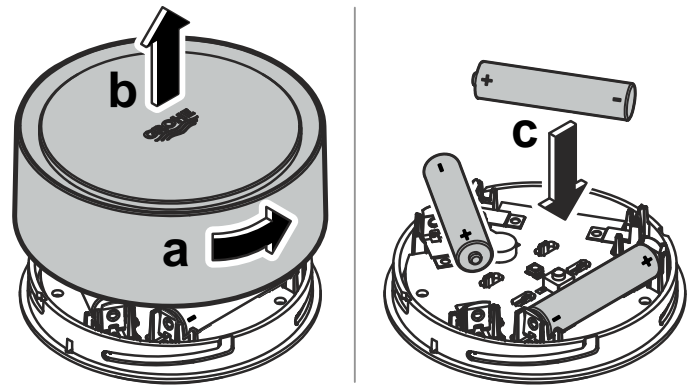

www.grohe.com/tpi/sense

for Android™
4.3 and above
Requirements on the device:
min. 160 dpi pixel density
min. 320 x 470 pixel resolution

for iOS
9.0 and above

1.

2. GROHE SENSE

2. GROHE SENSE+

3.

4.