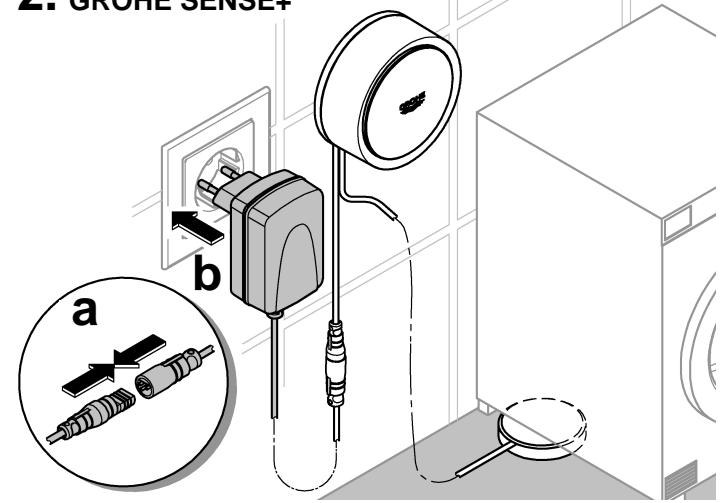

www.grohe.com/tpi/sense

for Android™
4.3 and above
Requirements on the device:
min. 160 dpi pixel density
min. 320 x 470 pixel resolution

for iOS
9.0 and above

1.

2. GROHE SENSE

2. GROHE SENSE+

3.

4.