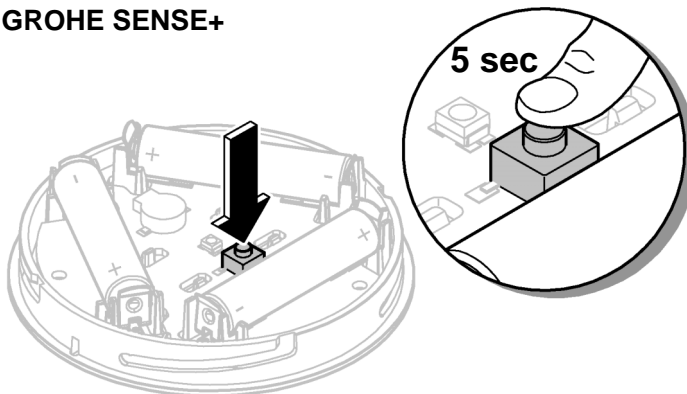

GROHE SENSE / SENSE+
DESIGN + ENGINEERING
GROHE GERMANY
99.0875.031/ÄM 239568/08.17
www.grohe.com

Pure Freude an Wasser

GROHE SENSE

GROHE SENSE+

GROHE SENSE
GROHE SENSE+

WLAN
SSID:
GROHE_SENSE
max. 5 min

WLAN
SSID:
GROHE_SENSE
max. 5 min

www.grohe.com/tpi/sense

for Android™
4.3 and above
Requirements on the device:
min. 160 dpi pixel density
min. 320 x 470 pixel resolution

for iOS
9.0 and above

1.

2. GROHE SENSE

2. GROHE SENSE+

3.

4.