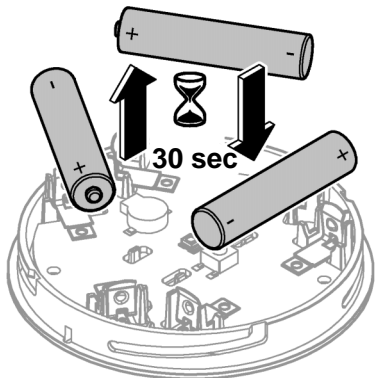

GROHE SENSE / SENSE+
DESIGN + ENGINEERING
GROHE GERMANY
99.0875.031/ÄM 239568/08.17
www.grohe.com

Pure Freude an Wasser

GROHE SENSE

GROHE SENSE+

GROHE SENSE
GROHE SENSE+

WLAN
SSID:
GROHE_SENSE
max. 5 min

WLAN
SSID:
GROHE_SENSE
max. 5 min

www.grohe.com/tpi/sense

for Android™
4.3 and above
Requirements on the device:
min. 160 dpi pixel density
min. 320 x 470 pixel resolution

for iOS
9.0 and above

1.

2. GROHE SENSE

2. GROHE SENSE+

3.

4.