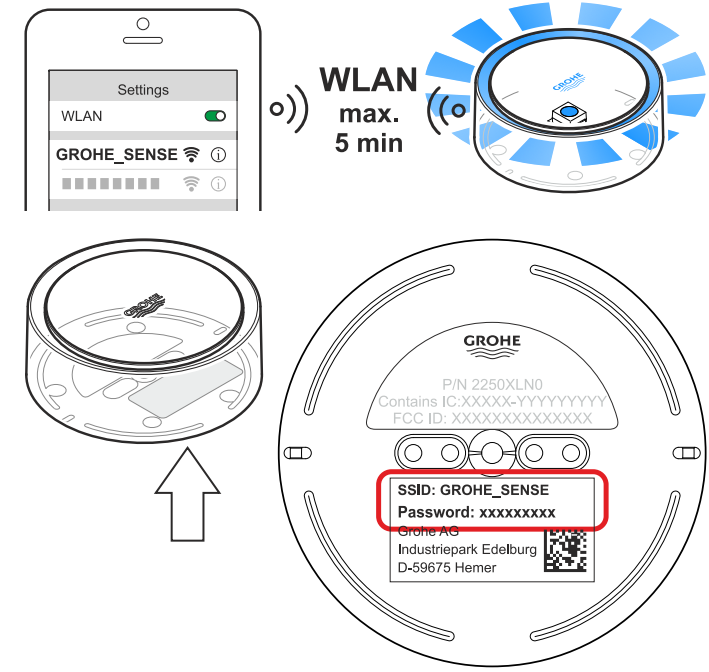

GROHE SENSE / SENSE+
DESIGN + ENGINEERING
GROHE GERMANY
99.0875.031/ÄM 239568/08.17
www.grohe.com

Pure Freude an Wasser

GROHE SENSE

GROHE SENSE+

GROHE SENSE
GROHE SENSE+

WLAN
SSID:
GROHE_SENSE
max. 5 min

WLAN
SSID:
GROHE_SENSE
max. 5 min

www.grohe.com/tpi/sense

for Android™
4.3 and above
Requirements on the device:
min. 160 dpi pixel density
min. 320 x 470 pixel resolution

for iOS
9.0 and above

1.

2. GROHE SENSE

2. GROHE SENSE+

3.

4.