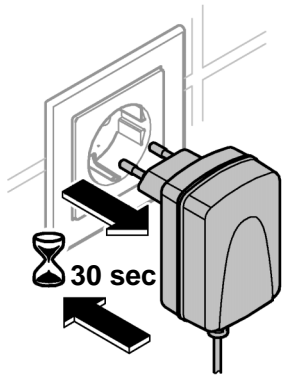

GROHE SENSE / SENSE+
DESIGN + ENGINEERING
GROHE GERMANY
99.0875.031/ÄM 239568/08.17
www.grohe.com

Pure Freude an Wasser

GROHE SENSE

GROHE SENSE+

GROHE SENSE
GROHE SENSE+

WLAN
SSID:
GROHE_SENSE
max. 5 min

WLAN
SSID:
GROHE_SENSE
max. 5 min

www.grohe.com/tpi/sense

for Android™
4.3 and above
Requirements on the device:
min. 160 dpi pixel density
min. 320 x 470 pixel resolution

for iOS
9.0 and above

1.

2. GROHE SENSE

2. GROHE SENSE+

3.

4.