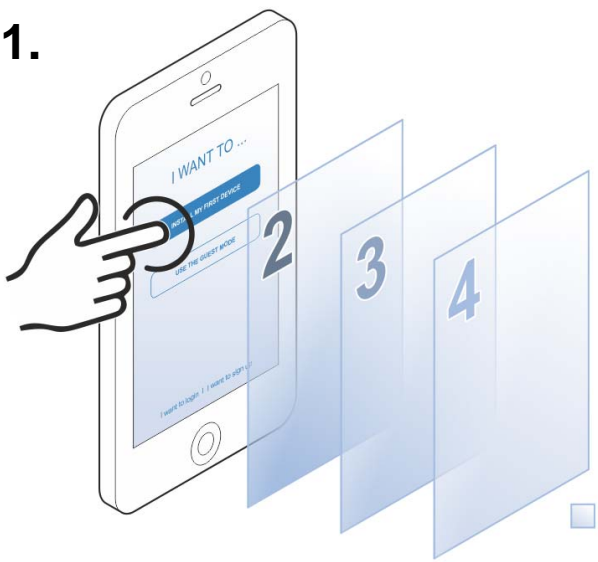

www.grohe.com/tpi/sense

for Android™
4.3 and above
Requirements on the device:
min. 160 dpi pixel density
min. 320 x 470 pixel resolution

for iOS
9.0 and above

1.

2. GROHE SENSE

2. GROHE SENSE+

3.

4.