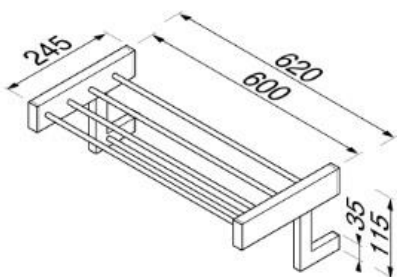

## Modern Art collection

913552-02

Bath towel shelf 60 cm with towel rail

- Finish: chrome
- Concealed fixing
- Guarantee 12 years

- 620x245x115 mm

Quality has proven to be of decisive importance in recent years, which is why we can offer a 12-year warranty period for our chrome products. The entire selection is developed in Amersfoort. Geesa is certified according to the ISO 9001-2008 standard for design, production and the delivery of bathroom accessories. 10/2015