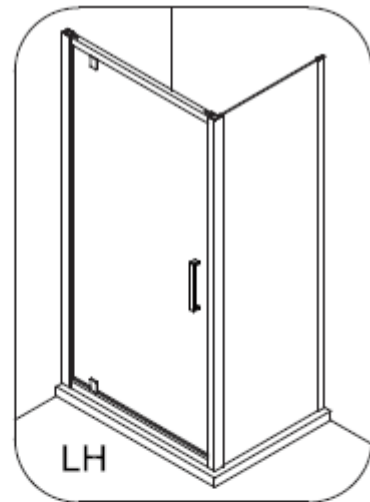

Measurements in millimetres mm

Information updated April 2020

Tel 0345 873 8840

crosswater[™]

INFINITY 8 SIDE PANEL

ISPSC0800+

SLIDING DOOR

HINGED DOOR

PIVOT DOOR

SLIDING DOOR

Model	A (mm)
ISLSC1200+	1150~1170
ISLSC1400+	1350~1370
ISLSC1500+	1450~1470
ISLSC1700+	1650~1670

Model	B (mm)
ISPSC0800+	760~780
ISPSC0900+	860~880

HINGED DOOR

PIVOT DOOR

Model	A (mm)
IHDSC0800+	750~770
IHDSC0900+	850~870
IPDSC0900+	850~870

Model	B (mm)
ISPSC0800+	760~780
ISPSC0900+	860~880