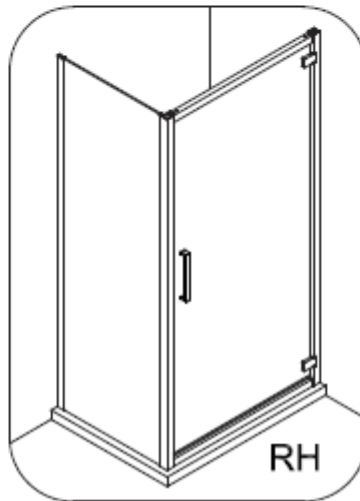

Measurements in millimetres mm

Information updated April 2020

Tel 0345 873 8840

crosswater[™]

INFINITY 8 SIDE PANEL

ISPSC0800+

SLIDING DOOR

HINGED DOOR

PIVOT DOOR

SLIDING DOOR

Model	A (mm)
ISLSC1200+	1150~1170
ISLSC1400+	1350~1370
ISLSC1500+	1450~1470
ISLSC1700+	1650~1670

Model	B (mm)
ISPSC0800+	760~780
ISPSC0900+	860~880

HINGED DOOR

PIVOT DOOR

Model	A (mm)
IHDSC0800+	750~770
IHDSC0900+	850~870
IPDSC0900+	850~870

Model	B (mm)
ISPSC0800+	760~780
ISPSC0900+	860~880