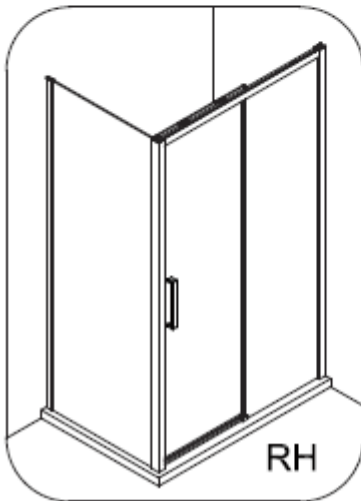

Measurements in millimetres mm

Information updated April 2020

Tel 0345 873 8840

crosswater[™]

INFINITY 8 SIDE PANEL

ISPSC0800+

SLIDING DOOR

HINGED DOOR

PIVOT DOOR

SLIDING DOOR

Model	A (mm)
ISLSC1200+	1150~1170
ISLSC1400+	1350~1370
ISLSC1500+	1450~1470
ISLSC1700+	1650~1670

Model	B (mm)
ISPSC0800+	760~780
ISPSC0900+	860~880

HINGED DOOR

PIVOT DOOR

Model	A (mm)
IHDSC0800+	750~770
IHDSC0900+	850~870
IPDSC0900+	850~870

Model	B (mm)
ISPSC0800+	760~780
ISPSC0900+	860~880