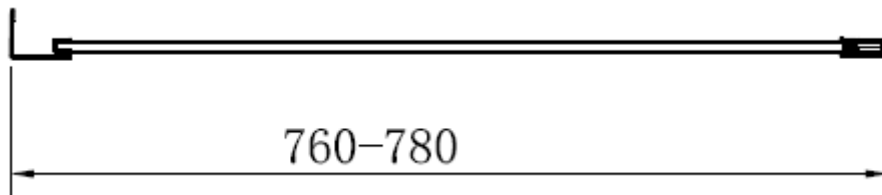

Measurements in millimetres mm

Information updated April 2020

Tel 0345 873 8840

crosswater[™]

INFINITY 8 SIDE PANEL

ISPSC0800+

SLIDING DOOR

HINGED DOOR

PIVOT DOOR

SLIDING DOOR

Model	A (mm)
ISLSC1200+	1150~1170
ISLSC1400+	1350~1370
ISLSC1500+	1450~1470
ISLSC1700+	1650~1670

Model	B (mm)
ISPSC0800+	760~780
ISPSC0900+	860~880

HINGED DOOR

PIVOT DOOR

Model	A (mm)
IHDSC0800+	750~770
IHDSC0900+	850~870
IPDSC0900+	850~870

Model	B (mm)
ISPSC0800+	760~780
ISPSC0900+	860~880