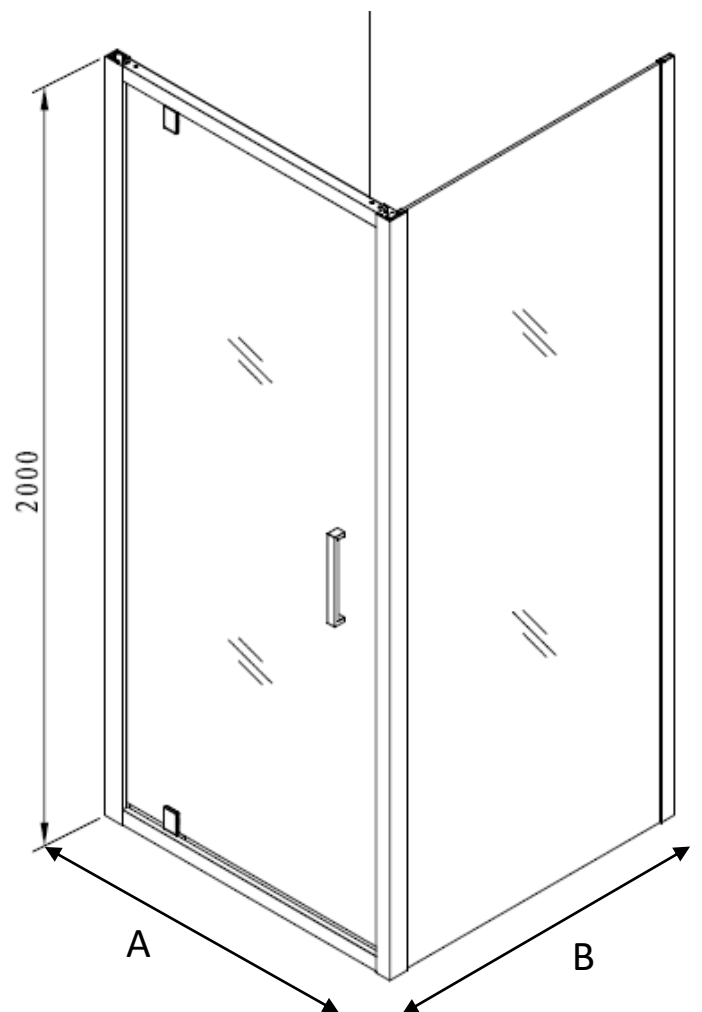

Measurements in millimetres mm

Information updated April 2020

Tel 0345 873 8840

crosswater[™]

INFINITY 8 SIDE PANEL

ISPSC0800+

SLIDING DOOR

HINGED DOOR

PIVOT DOOR

SLIDING DOOR

Model	A (mm)
ISLSC1200+	1150~1170
ISLSC1400+	1350~1370
ISLSC1500+	1450~1470
ISLSC1700+	1650~1670

Model	B (mm)
ISPSC0800+	760~780
ISPSC0900+	860~880

HINGED DOOR

PIVOT DOOR

Model	A (mm)
IHDSC0800+	750~770
IHDSC0900+	850~870
IPDSC0900+	850~870

Model	B (mm)
ISPSC0800+	760~780
ISPSC0900+	860~880