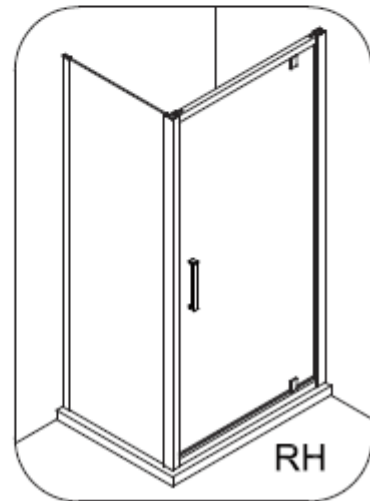

Measurements in millimetres mm

Information updated April 2020

Tel 0345 873 8840

crosswater[™]

INFINITY 8 SIDE PANEL

ISPSC0800+

SLIDING DOOR

HINGED DOOR

PIVOT DOOR

SLIDING DOOR

Model	A (mm)
ISLSC1200+	1150~1170
ISLSC1400+	1350~1370
ISLSC1500+	1450~1470
ISLSC1700+	1650~1670

Model	B (mm)
ISPSC0800+	760~780
ISPSC0900+	860~880

HINGED DOOR

PIVOT DOOR

Model	A (mm)
IHDSC0800+	750~770
IHDSC0900+	850~870
IPDSC0900+	850~870

Model	B (mm)
ISPSC0800+	760~780
ISPSC0900+	860~880