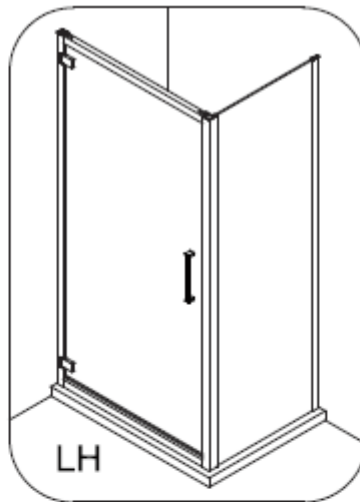

Measurements in millimetres mm

Information updated April 2020

Tel 0345 873 8840

crosswater[™]

INFINITY 8 SIDE PANEL

ISPSC0800+

SLIDING DOOR

HINGED DOOR

PIVOT DOOR

SLIDING DOOR

Model	A (mm)
ISLSC1200+	1150~1170
ISLSC1400+	1350~1370
ISLSC1500+	1450~1470
ISLSC1700+	1650~1670

Model	B (mm)
ISPSC0800+	760~780
ISPSC0900+	860~880

HINGED DOOR

PIVOT DOOR

Model	A (mm)
IHDSC0800+	750~770
IHDSC0900+	850~870
IPDSC0900+	850~870

Model	B (mm)
ISPSC0800+	760~780
ISPSC0900+	860~880