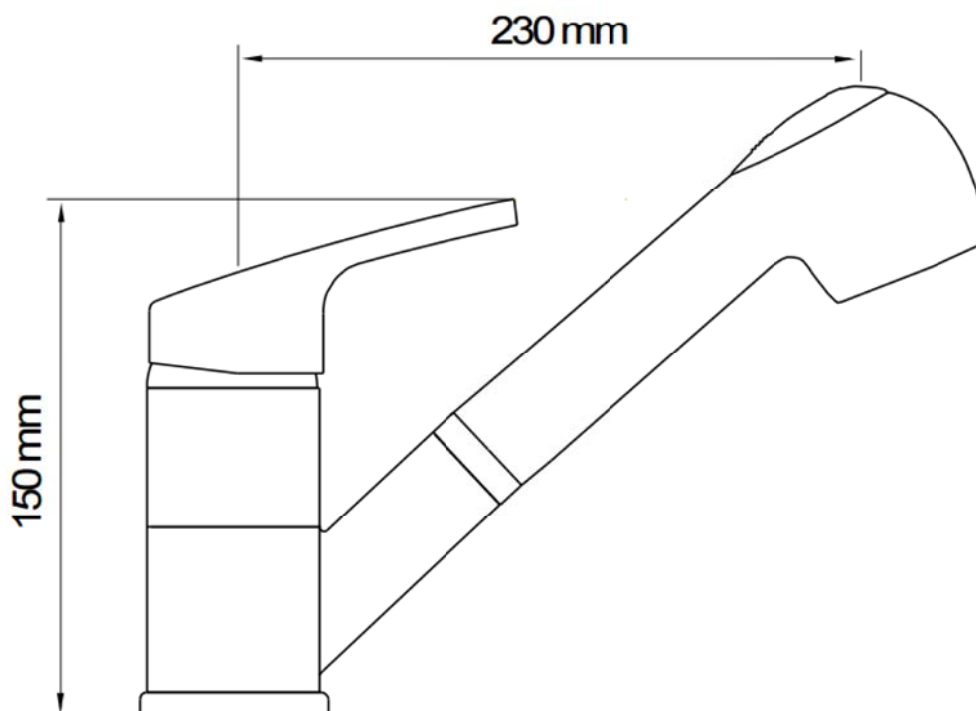

TAURA – KITCHEN MIXER

SKU 157129

TAURA – KITCHEN MIXER

SKU 157129

- Material: brass
- Colour: chromed
- Mounting: top-mount on sink
- Characteristics:
- single-lever mixer ½" for kitchen basin
 - single-hole mounting
 - with pull-out spray
 - with swivel spout
 - ceramic discs
 - energy saving
 - Belgaqua approved