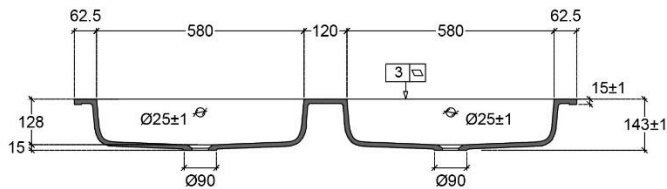

INTEGRATED TABLET WITH 2 WASHBASINS

SKU 933804

DIMENSIONS:

Length: 1405 mm

Width: 505 mm

Height: 143 mm

05.2018

F933804e

The dimensions, as well as the assortment can be modified without prior notice.

Washbasin	Integrated double
Material	Ceramilux
Colour	Matt white
Tap hole	No
Overflow	No
Waste hole	Yes
Weight	25 kg

05.2018