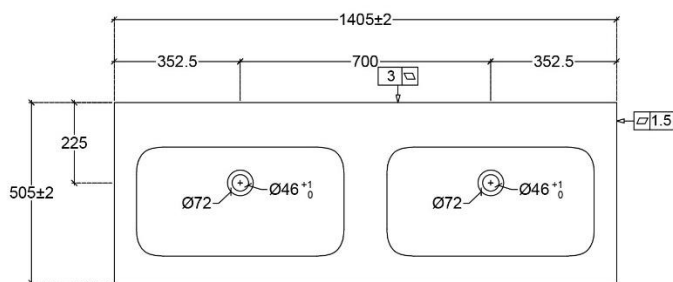

INTEGRATED TABLET WITH 2 WASHBASINS

SKU 933804

DIMENSIONS:

Length: 1405 mm

Width: 505 mm

Height: 143 mm

05.2018

F933804e

The dimensions, as well as the assortment can be modified without prior notice.

Washbasin	Integrated double
Material	Ceramilux
Colour	Matt white
Tap hole	No
Overflow	No
Waste hole	Yes
Weight	25 kg

05.2018