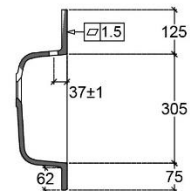

INTEGRATED TABLET WITH 2 WASHBASINS

SKU 933804

DIMENSIONS:

Length: 1405 mm

Width: 505 mm

Height: 143 mm

05.2018

F933804e

The dimensions, as well as the assortment can be modified without prior notice.

Washbasin	Integrated double
Material	Ceramilux
Colour	Matt white
Tap hole	No
Overflow	No
Waste hole	Yes
Weight	25 kg

05.2018