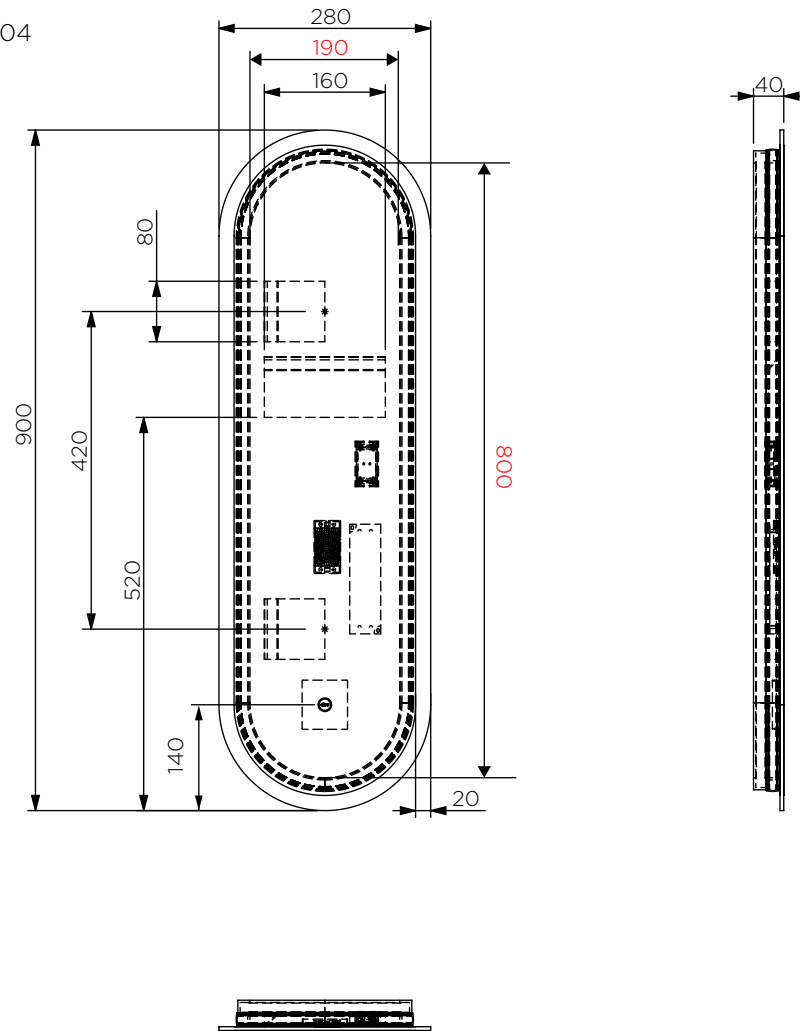

Look at Me - mirror

Satin edge, with lighting, 28x90cm

clou

CL/08.11.028.04

***The electrical connection point must be located within the red-indicated dimensions (190 × 800 mm)**