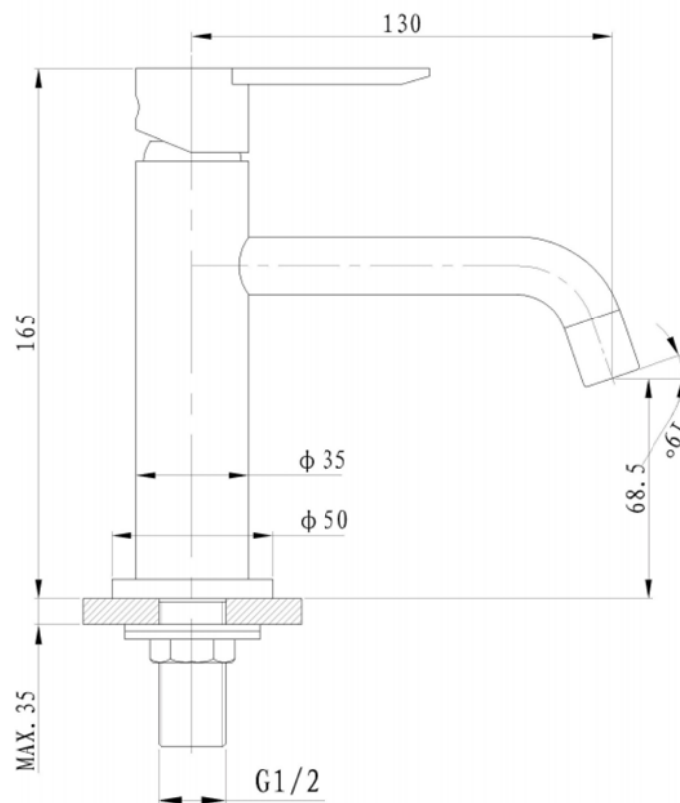

LANA – COLD-WATER MIXING TAP

SKU 157148

LANA – COLD-WATER MIXING TAP

SKU 157148

<u>Dimensions:</u>	height of mixer: 165 mm
<u>Material:</u>	brass
<u>Colour:</u>	chromed
<u>Mounting:</u>	top-mounted on sink
<u>Characteristics:</u>	<ul style="list-style-type: none">- single-lever mixer ½" for washbasin- single-hole mounting- with fixed spout- ceramic discs- water-saving