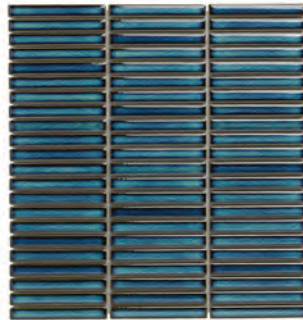

## SEVILLA KIT-KAT MINI FINGERS GLOSSY & MATT GLAZED PORCELAIN 12X92

SEF12078 Pink Glossy

SEF12100 White Glossy

SEF12115 Soft White Glossy

SEF12325 Grey Blue Speckle

SEF12525 Light Green

SEF12625 Azure Speckle

SEF12915 Black Gloss

SEF12140 White Matt

SEF12925 Black Matt

TMF®