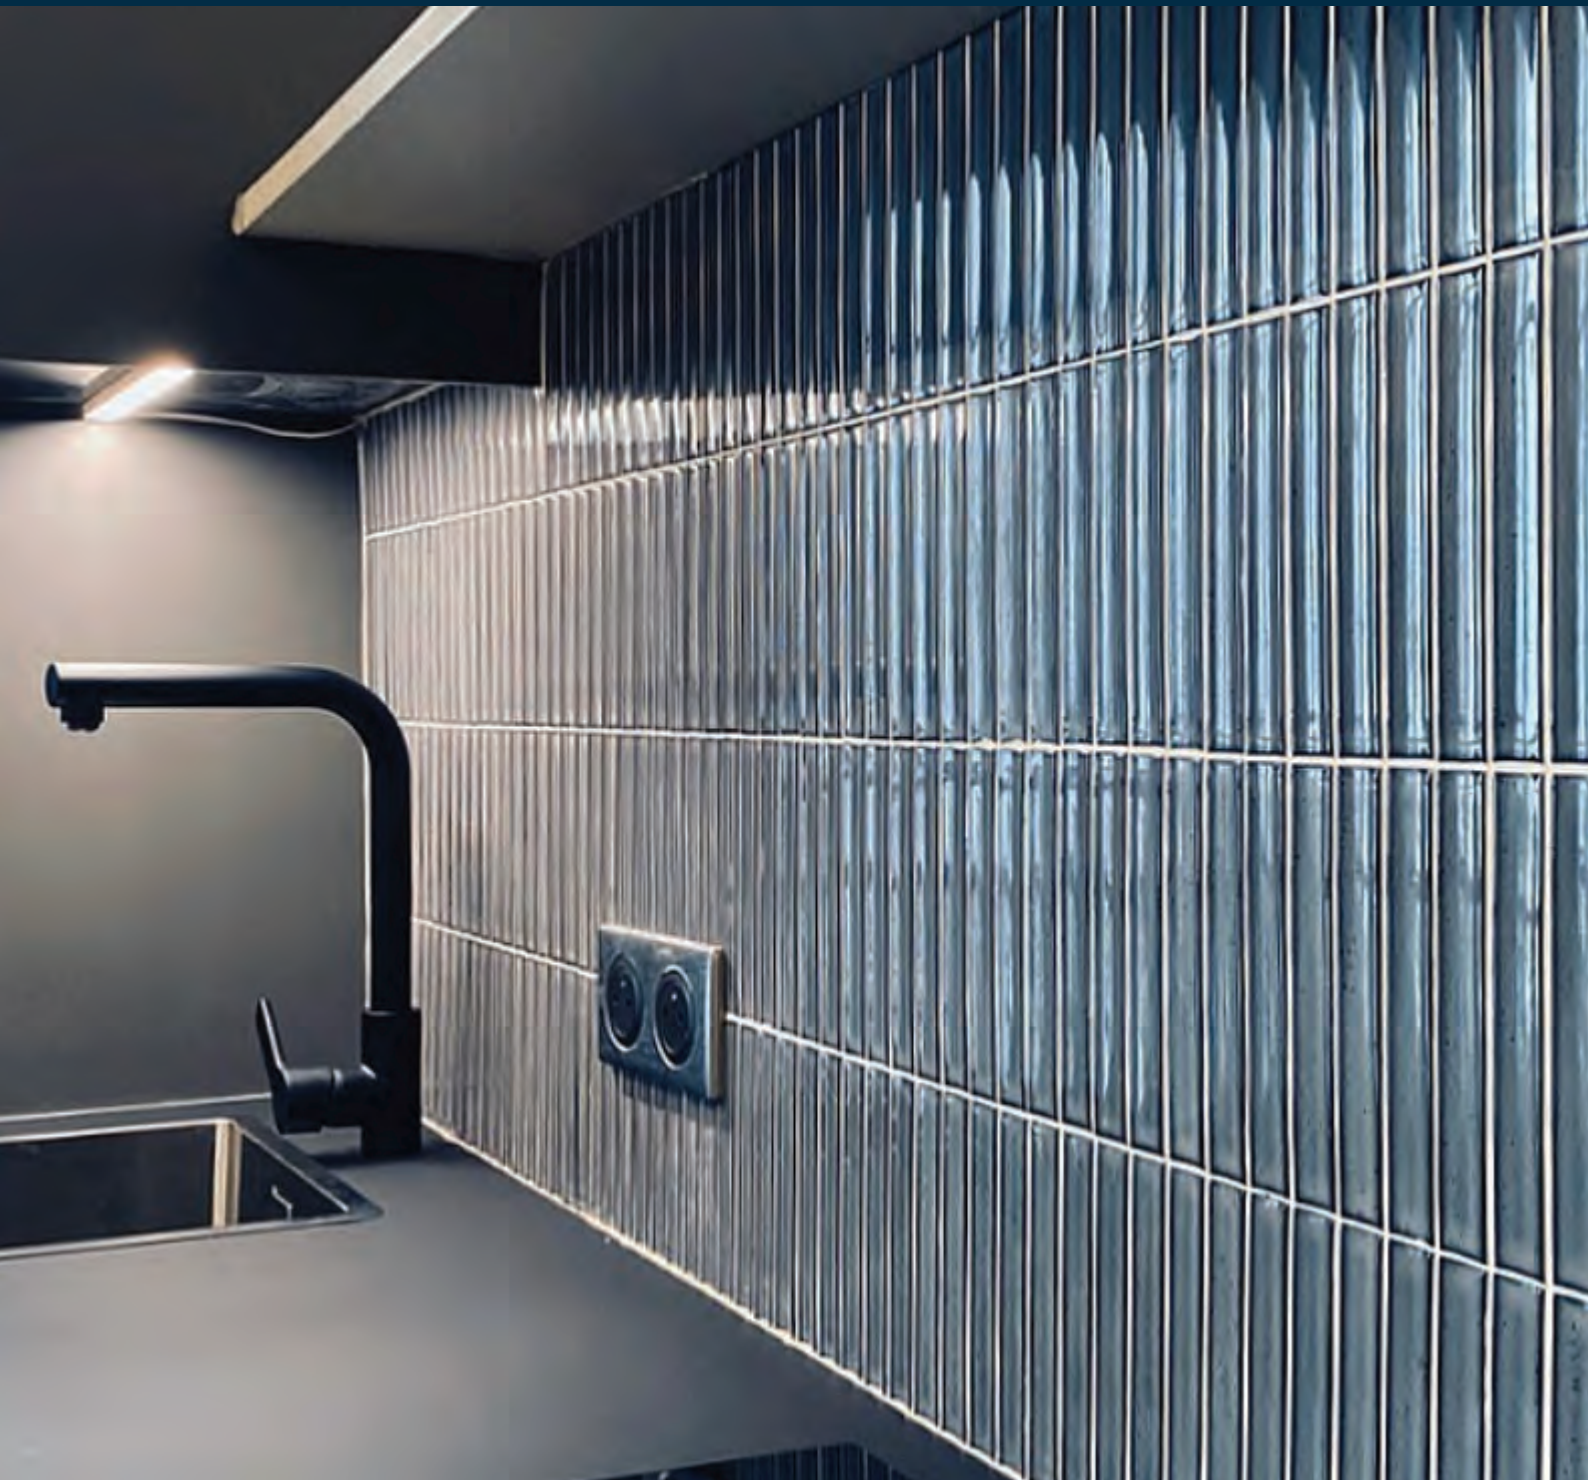

THE MOSAIC FACTORY

LET'S MAKE SOMETHING BEAUTIFUL

Sevilla Collection

2022