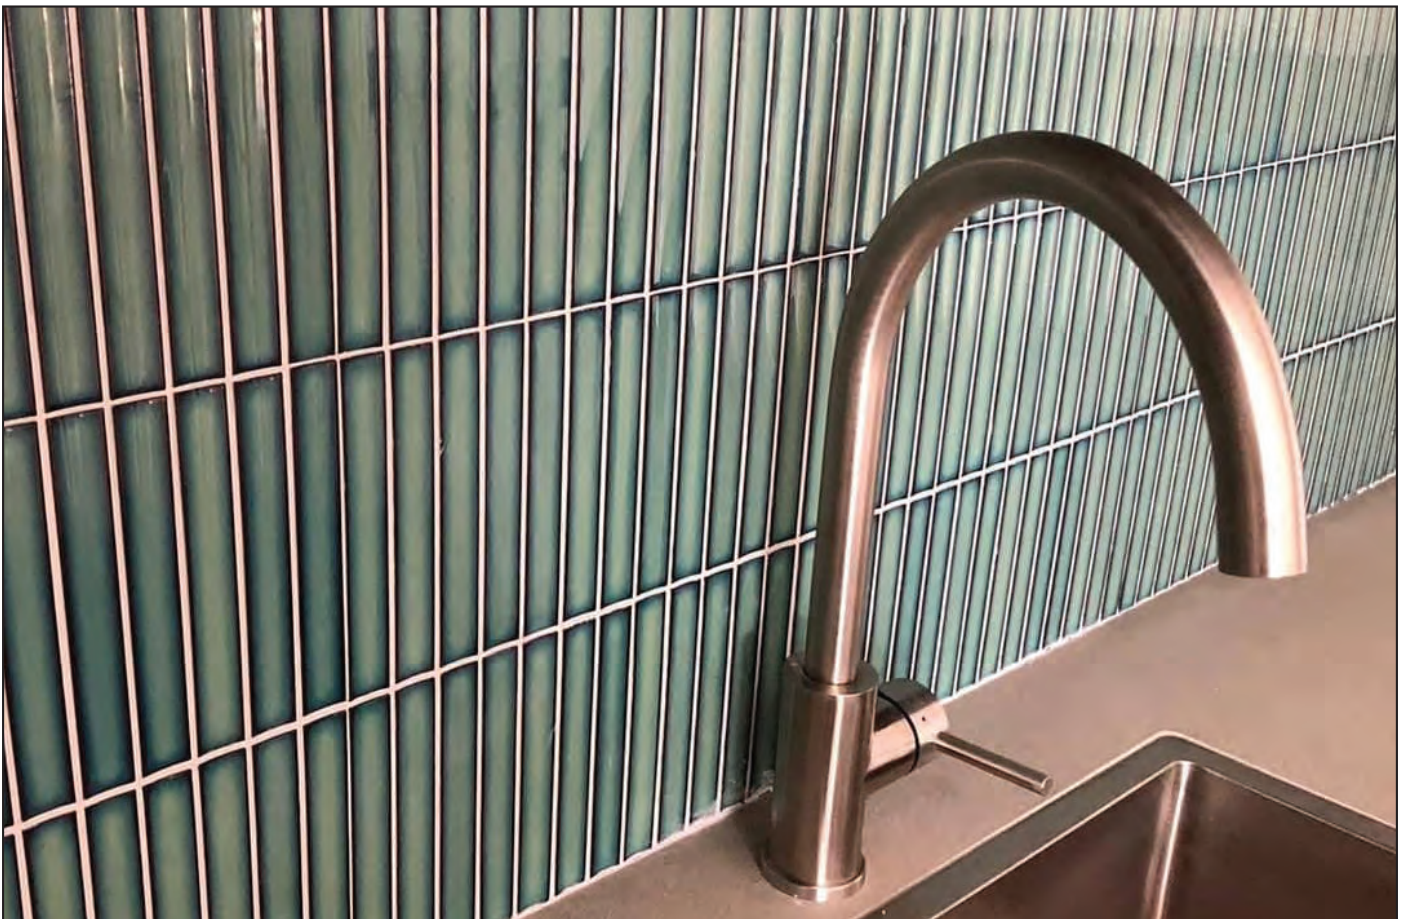

W

e started our Sevilla collection with the kitkat mosaics.

These mosaics got their nickname because of their shape, which resembles the shape of the well-known chocolate bar. Some time later we added their handsome little brother, the kitkat mini. Only recently we extended the collection with the oval fingers, a fine addition.

Some of the fingers have a speckle inside, which deepens the already vibrant colour of these

mosaics. Looking for a more minimalistic tile? You might fall in love with the completely black or white fingers, which are both available in a matt and glossy finish.

The Sevilla mosaics are very suitable as wall tile and can be placed both horizontally and vertically. When placed vertically, these mosaics are perfect to tile curved surfaces with. Think of kitchen islands, bars, and even pillars. We advise you to pay extra attention to the colour of the grout, because it can change the complete look of the mosaic fingers!

T M F®