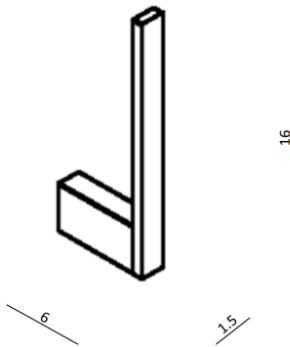

VIGOR – SPARE TOILET ROLL HOLDER

SKU 215717

DIMENSIONS:

Length: 160 mm
Width: 15 mm
Depth: 60 mm

Material	Brass
Colour	Brushed nickel
Fixing	Wall mounted
Characteristics	Fixation set included