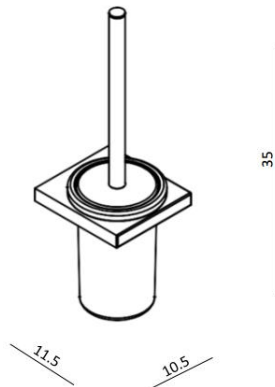

VIGOR – TOILET BRUSH HOLDER WITH GLASS & BRUSH

SKU 215721

DIMENSIONS:

Length: 350 mm
Width: 115 mm
Depth: 105 mm

Material	Stainless steel/ zinc
Colour	Brushed nickel
Fixing	Wall mounted
Characteristics	Fixation set included