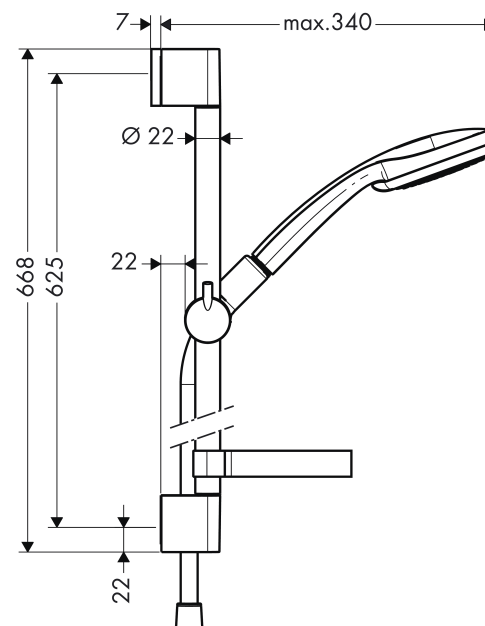

### product features

- spray type: Rain, Shampoo spray, normal spray, Massage spray
- spray type adjustment by turning
- shower head size: 100 mm
- pivot connectors prevent hose from tangling
- 90° position adjustable slider, pivots left and right, up and down
- maximum flow rate (at 3 bar): 18 l/min
- wall bar spacer (grey)
- operating pressure: min. 1 bar / max. 6 bar
- chrome-plated wall supports of plastic

### consists of

- Croma 100 Vario hand shower (#28535XXX)
- Unica'C shower bar (#27611XXX)
- Isiflex shower hose 1.60m (#28276XXX)
- Casetta'C soap dish (#28678XXX)

## Scale drawing

**Croma 100**  
**Croma 100 Vario/Unica'C Set 0,65m**  
Surfaces: **chrome** Art. no. : **27772000**