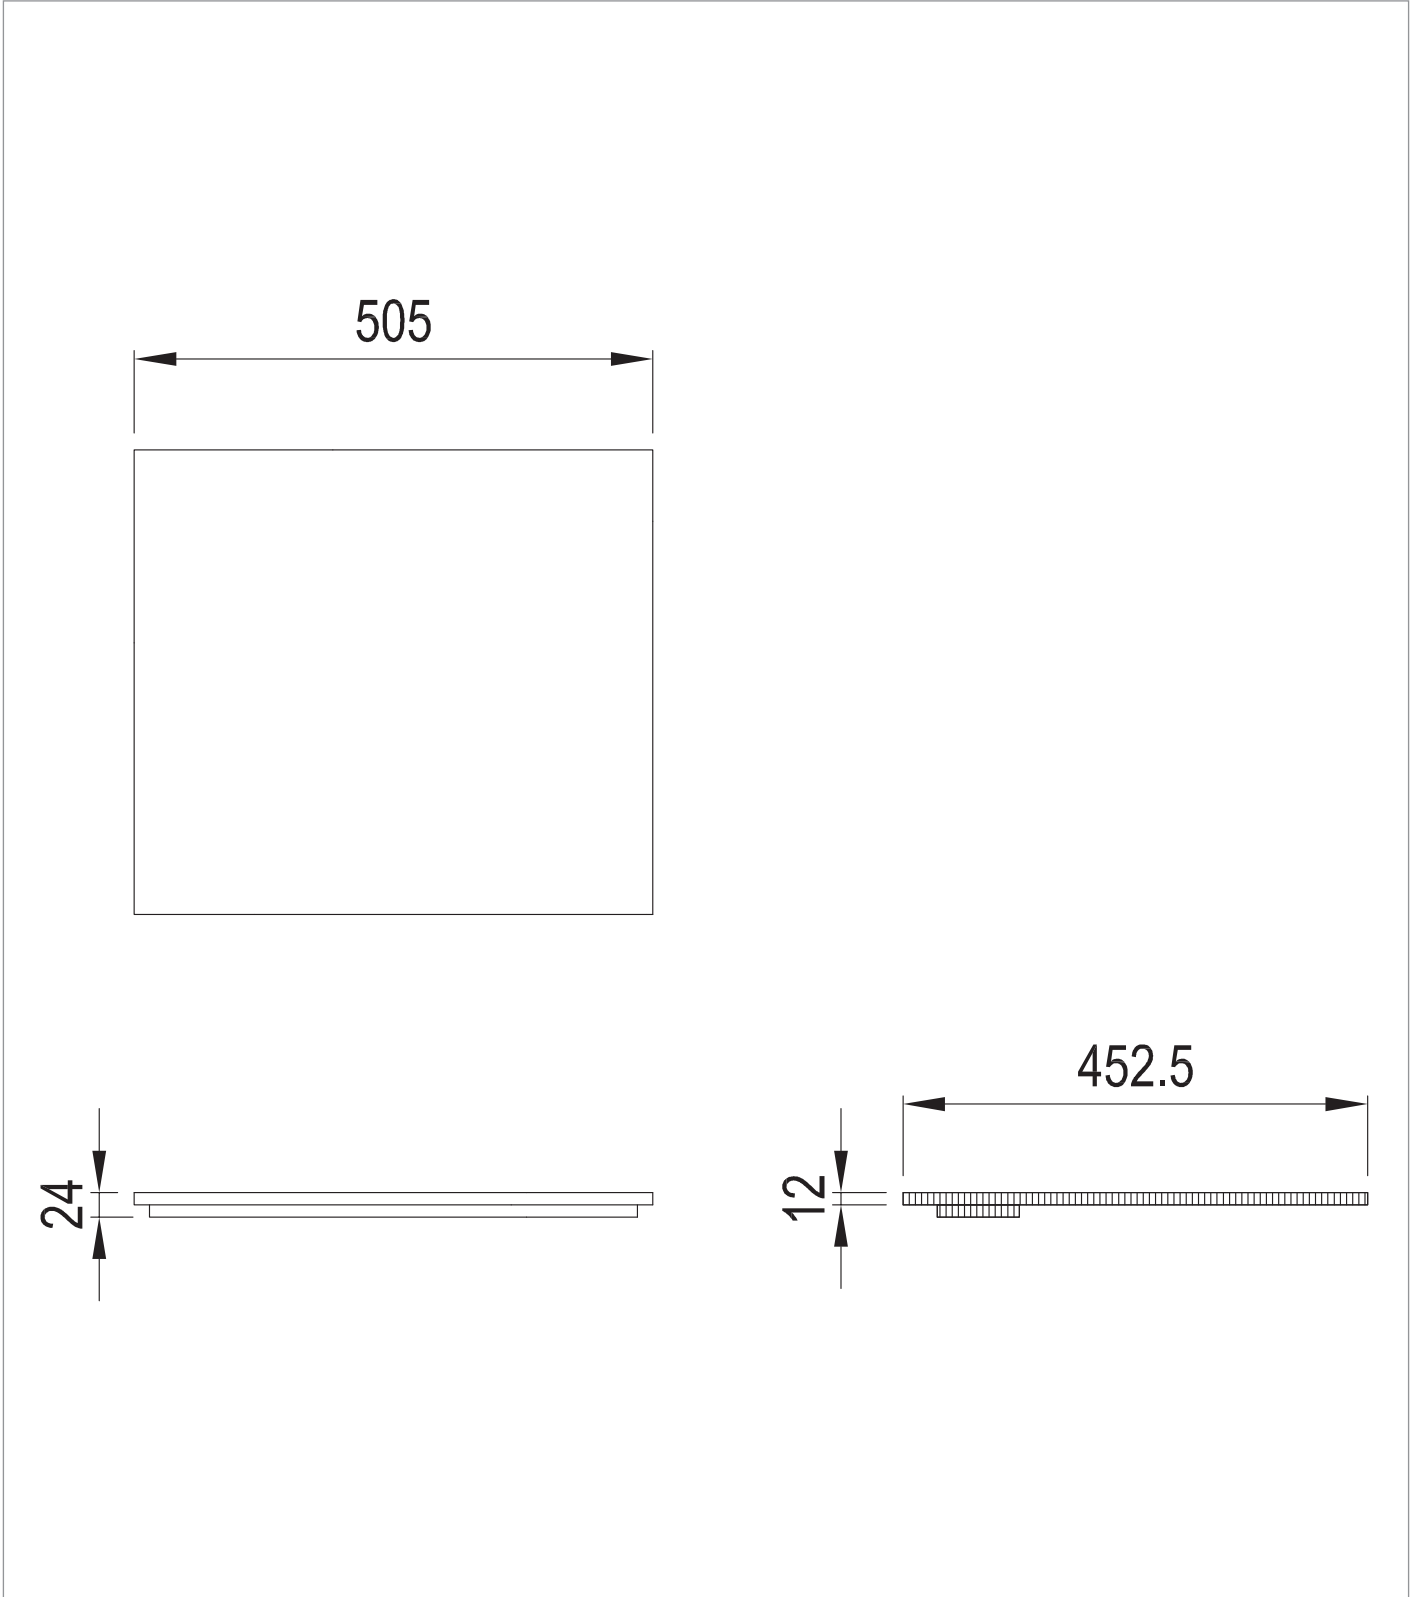

## DESCRIPTION

Limit Worktop 500 Royal Walnut

WEBSITE LINK [Click Here](#)

CATEGORY	Furniture
WARRANTY DETAILS	10 Years
COLOUR	Royal Walnut
PRIMARY MATERIAL	MFC
INSTALL TYPE	Furniture Mounted
PRODUCT WIDTH MM	505
PRODUCT HEIGHT MM	12
PRODUCT DEPTH MM	452.5
PRODUCT NET WEIGHT KG	2.44

## TECHNICAL DIMENSIONS

Dimensions in mm unless otherwise specified.

Tolerances (per material type) apply.