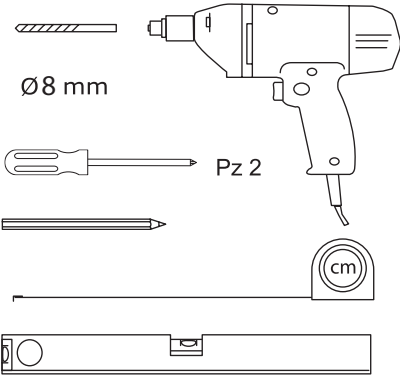

MONTAGE INSTRUCTIES

Press the icon shortly to control on/off the lighting and heating pad.
 Press and hold the icon to change the colour temperature/dimmer.