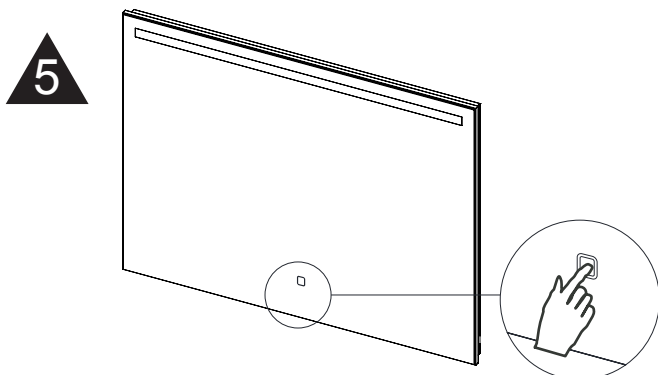

MONTAGE INSTRUCTIES

Press the icon shortly to control on/off the lighting and heating pad.
 Press and hold the icon to change the colour temperature/dimmer.