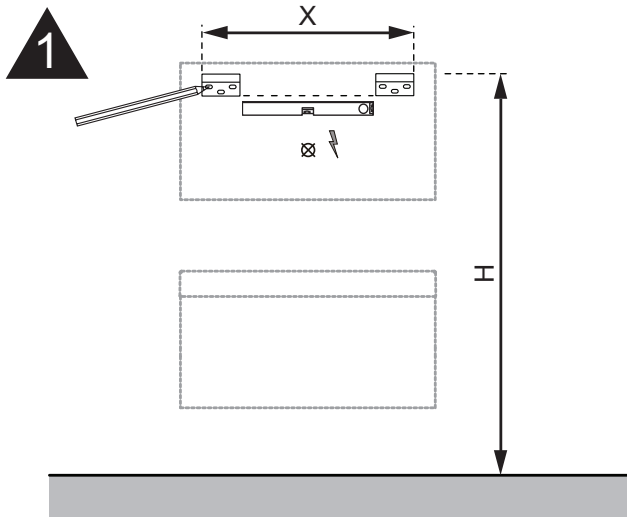

MONTAGE INSTRUCTIES

Press the icon shortly to control on/off the lighting and heating pad.
 Press and hold the icon to change the colour temperature/dimmer.