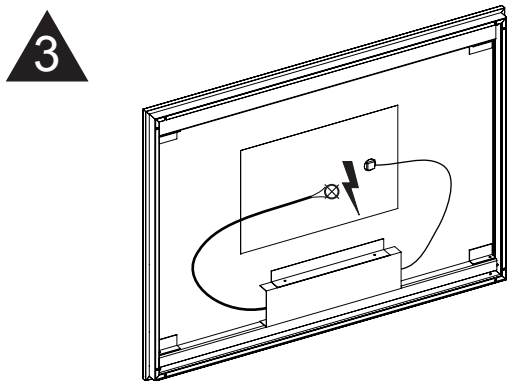

MONTAGE INSTRUCTIES

Press the icon shortly to control on/off the lighting and heating pad.
 Press and hold the icon to change the colour temperature/dimmer.