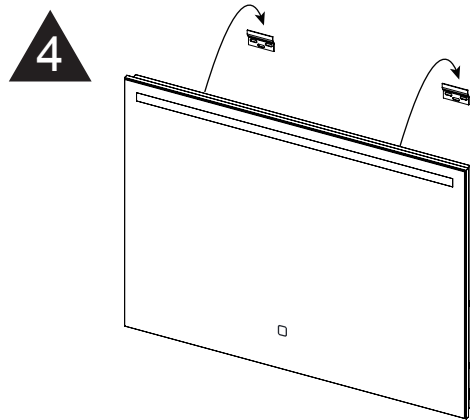

MONTAGE INSTRUCTIES

Press the icon shortly to control on/off the lighting and heating pad.
 Press and hold the icon to change the colour temperature/dimmer.