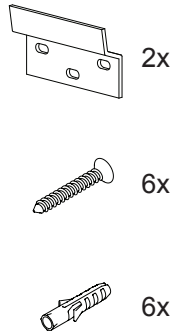

MONTAGE INSTRUCTIES

Press the icon shortly to control on/off the lighting and heating pad.
 Press and hold the icon to change the colour temperature/dimmer.