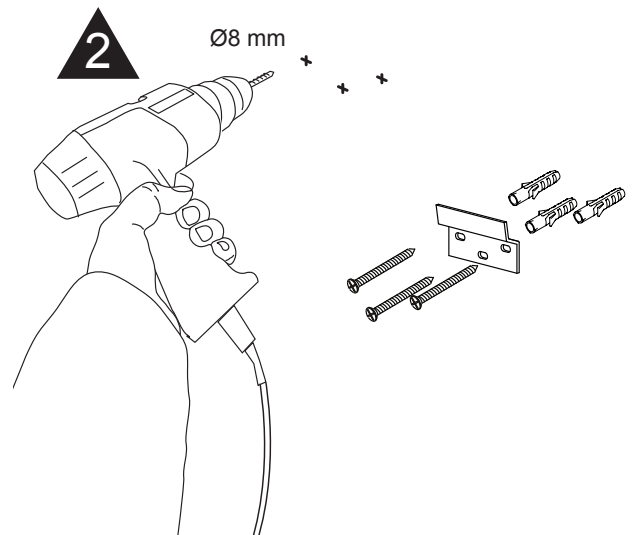

MONTAGE INSTRUCTIES

Press the icon shortly to control on/off the lighting and heating pad.
 Press and hold the icon to change the colour temperature/dimmer.