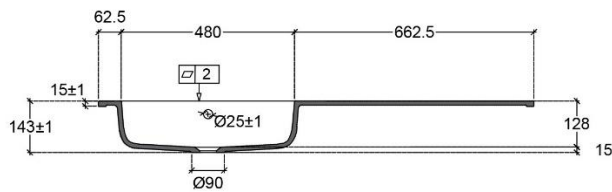

VAN MARCKE BY FALPER - FIN INTEGRATED TABLET WITH 1 WASHBASIN, LEFT

SKU 933810

DIMENSIONS:

Length: 1205 mm

Width: 505 mm

Height: 143 mm

Washbasin	Integrated tablet left
Material	Ceramilux
Colour	Matt white
Tap hole	No
Overflow	No
Waste hole	Yes
Weight	20 kg