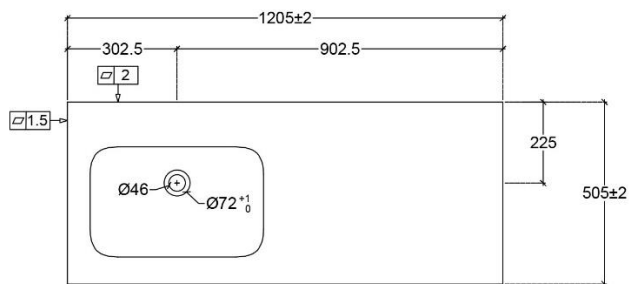

VAN MARCKE BY FALPER - FIN INTEGRATED TABLET WITH 1 WASHBASIN, LEFT

SKU 933810

DIMENSIONS:

Length: 1205 mm

Width: 505 mm

Height: 143 mm

Washbasin	Integrated tablet left
Material	Ceramilux
Colour	Matt white
Tap hole	No
Overflow	No
Waste hole	Yes
Weight	20 kg