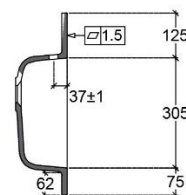

VAN MARCKE BY FALPER - FIN INTEGRATED TABLET WITH 1 WASHBASIN, LEFT

SKU 933810

DIMENSIONS:

Length: 1205 mm

Width: 505 mm

Height: 143 mm

Washbasin	Integrated tablet left
Material	Ceramilux
Colour	Matt white
Tap hole	No
Overflow	No
Waste hole	Yes
Weight	20 kg