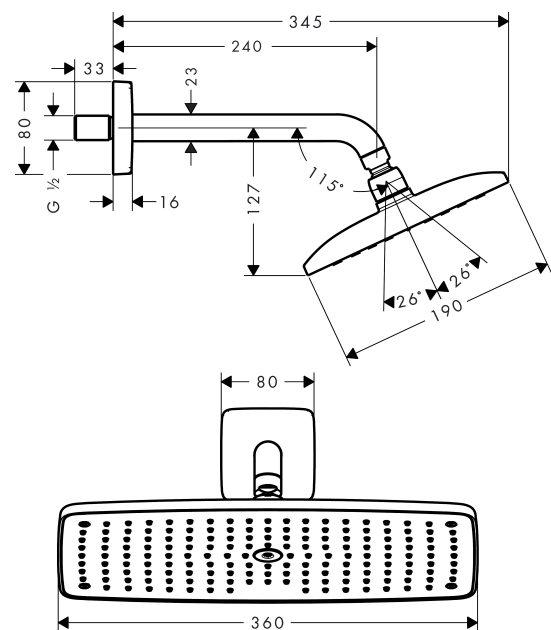

Scale drawing