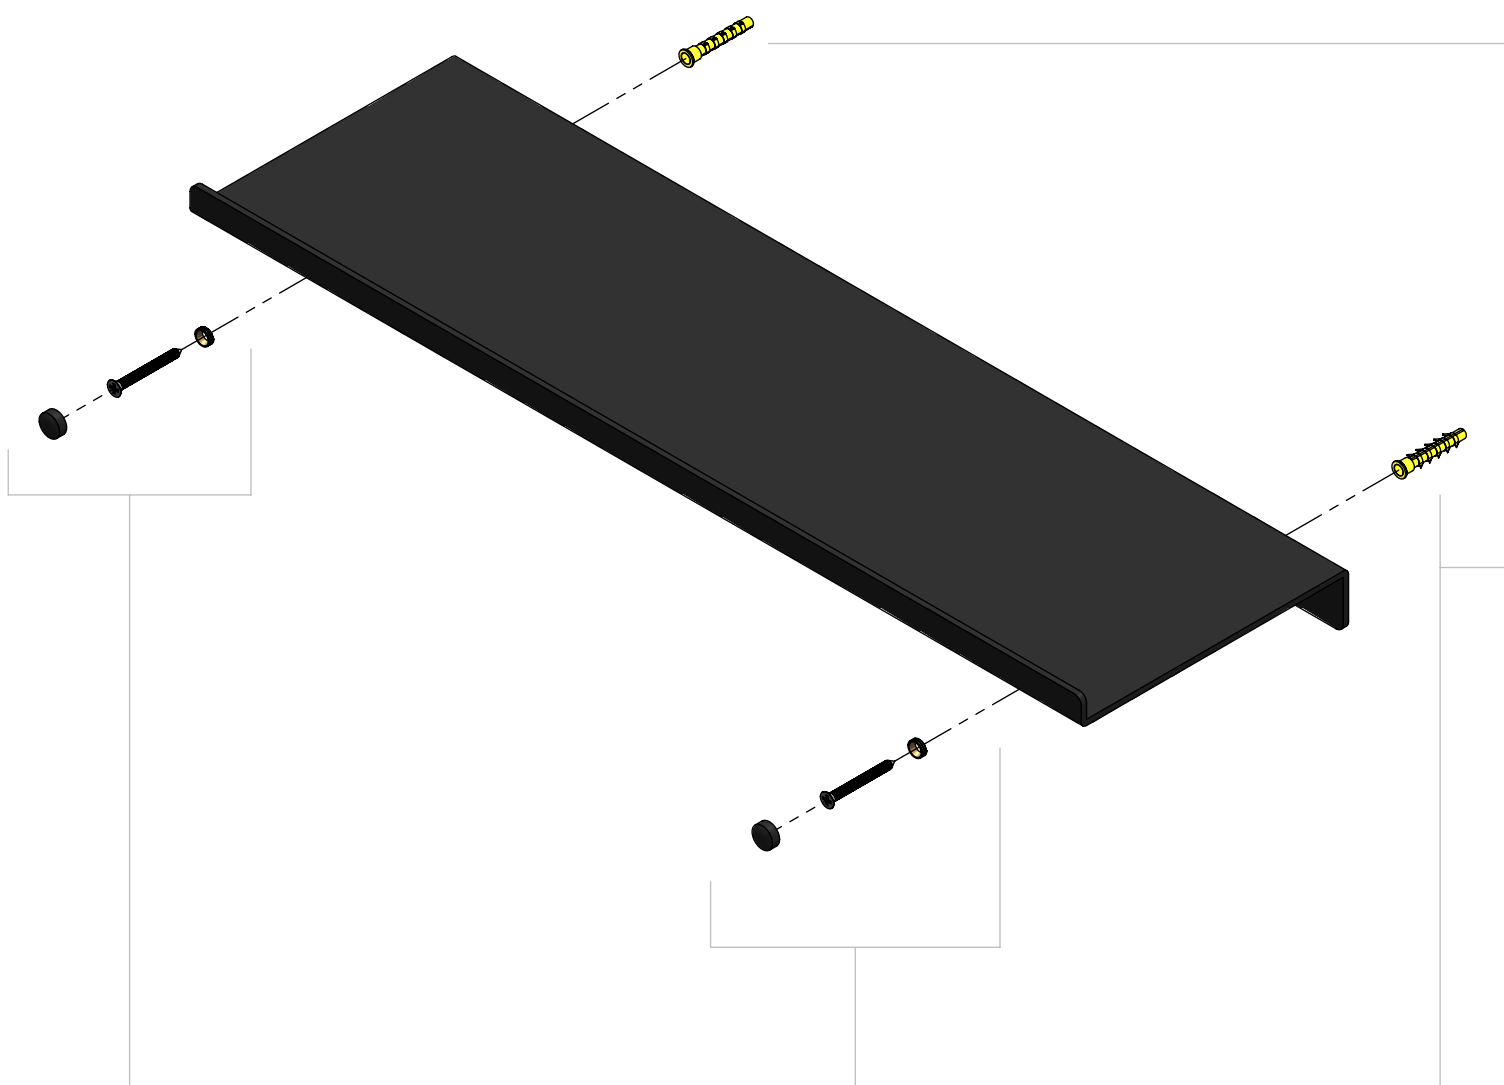

Fold - shelf

Matt black, 50cm

clou

CL/09.04081.21

Spare parts

CL/1051.9100.21