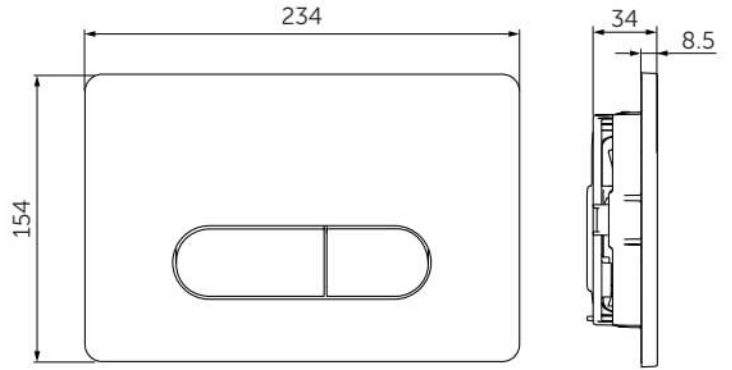

(dimensions in millimeters)

## WC FRAME / CISTERN 80

## WC FRAME / CISTERN 120