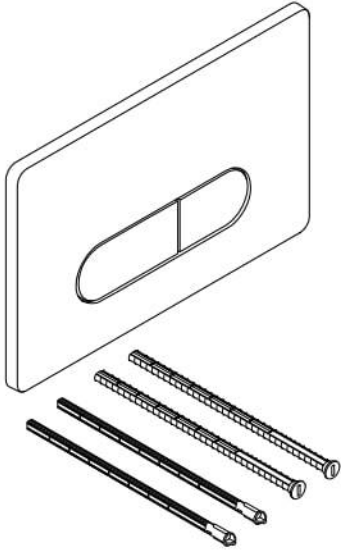

(dimensions in millimeters)

## WC FRAME / CISTERN 80