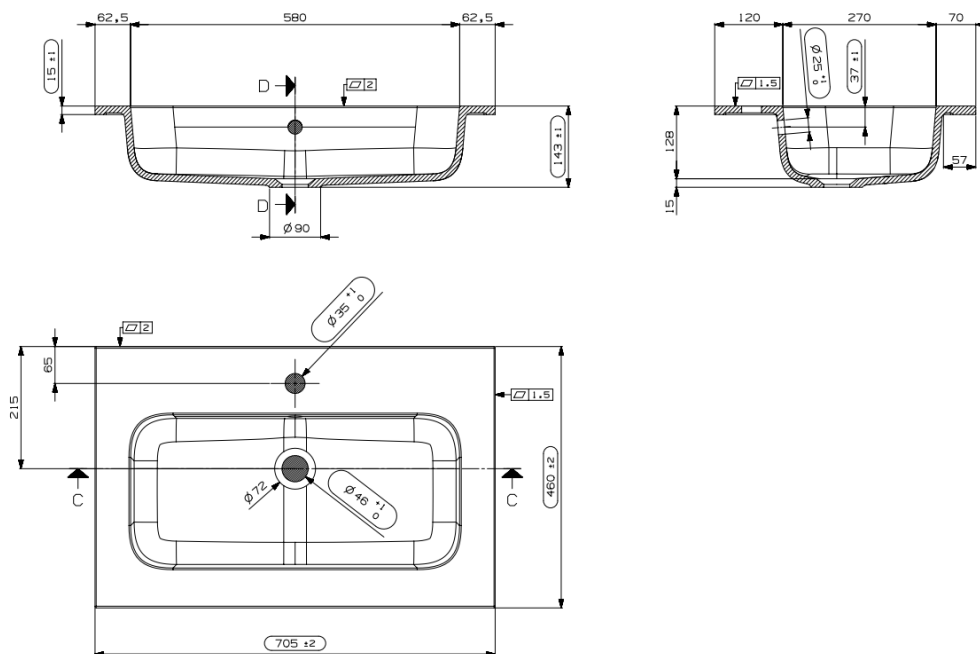

PACO – WASHBASIN / INTEGRATED TABLET – 70X46

SKU 930262

DIMENSIONS:
Length: 700 mm
Depth: 460 mm
Height: 15 mm

| | |
|---------------|----------------------|
| Washbasin | Tablet – 1 Washbasin |
| Material | Artificial marble |
| Color | Glossy white |
| Mounting | Tablet |
| With tap hole | Yes |
| With overflow | Yes |