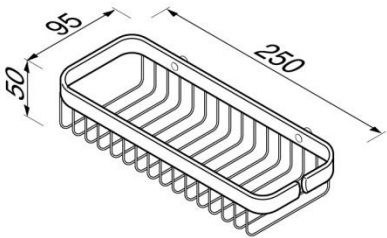

## Basket collection

912602-02

Bottle/sponge holder, large

- Finish: chrome
- Wall mounted
- Guarantee 12 years
- Including screws

- 250x95x50mm

Quality has proven to be of decisive importance in recent years, which is why we can offer a 12-year warranty period for our chrome products. The entire selection is developed in Amersfoort. Geesa is certified according to the ISO 9001-2008 standard for design, productions and the delivery of bathroom accessories. Geesa reserve the right to change product specification.