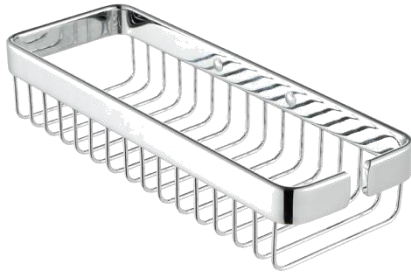

## Basket collection

912602-02

Bottle/sponge holder, large

- Finish: chrome
- Wall mounted
- Guarantee 12 years
- Including screws

- 250x95x50mm

Quality has proven to be of decisive importance in recent years, which is why we can offer a 12-year warranty period for our chrome products. The entire selection is developed in Amersfoort. Geesa is certified according to the ISO 9001-2008 standard for design, productions and the delivery of bathroom accessories. Geesa reserve the right to change product specification.