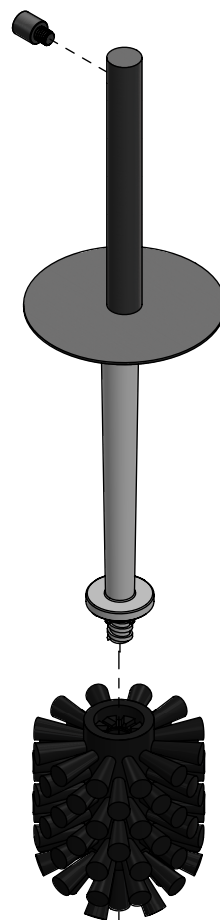

Kaldur - toilet brush holder

Gun metal brushed PVD, wall mounted

clou

CL/09.05041.84

Spare parts

CL/1060.9028

CL/1051.9141.84

CL/1051.9142.84

CL/1051.9140.84

CL/1060.9027