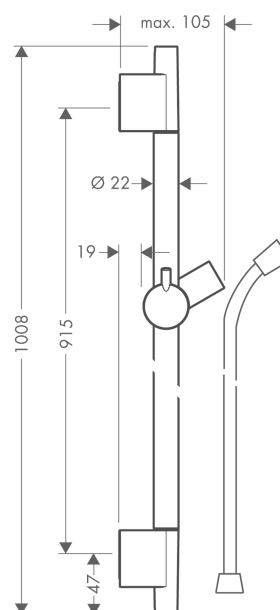

Raindance

Unica'S Puro shower bar 0.90m

Surfaces: **chrome** Art. no. : **28631000**

Description

product features

- wall bar type: chrome-plated brass pipe
- 22 mm width of shower bar
- fully chrome-plated metal shower slide
- slide with locking mechanism
- adjustable angle/tilt
- chrome-plated wall supports

consists of

- Isiflex shower hose 1.60m (#28276XXX)

Optional Accessories

- Casetta'S Puro soap dish (#28679XXX)

Article Details

Price excl. VAT

£ 93.50

Product image

Scale drawing

Raindance

Unica'S Puro shower bar 0.90m

Surfaces: **chrome** Art. no. : **28631000**

Installation examples