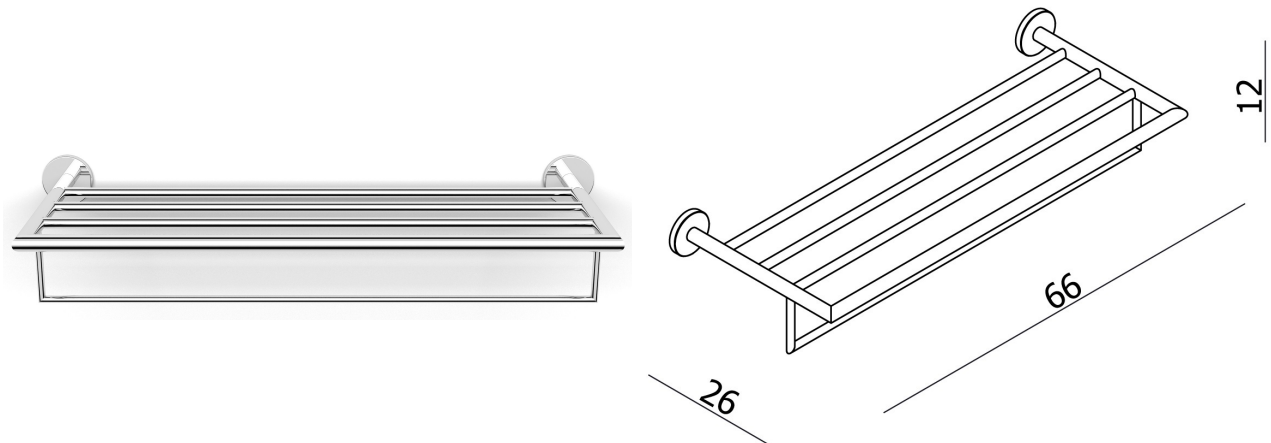

**LANO – TOWEL RACK**

**SKU 215540**

- Dimension:** Length: 660 mm  
Height: 120 mm  
Depth: 260 mm
- Material:** Brass
- Colour:** Chrome
- Fixing:** Wall mounted
- Characteristics:**
- Fixing set included
  - With additional towel bar