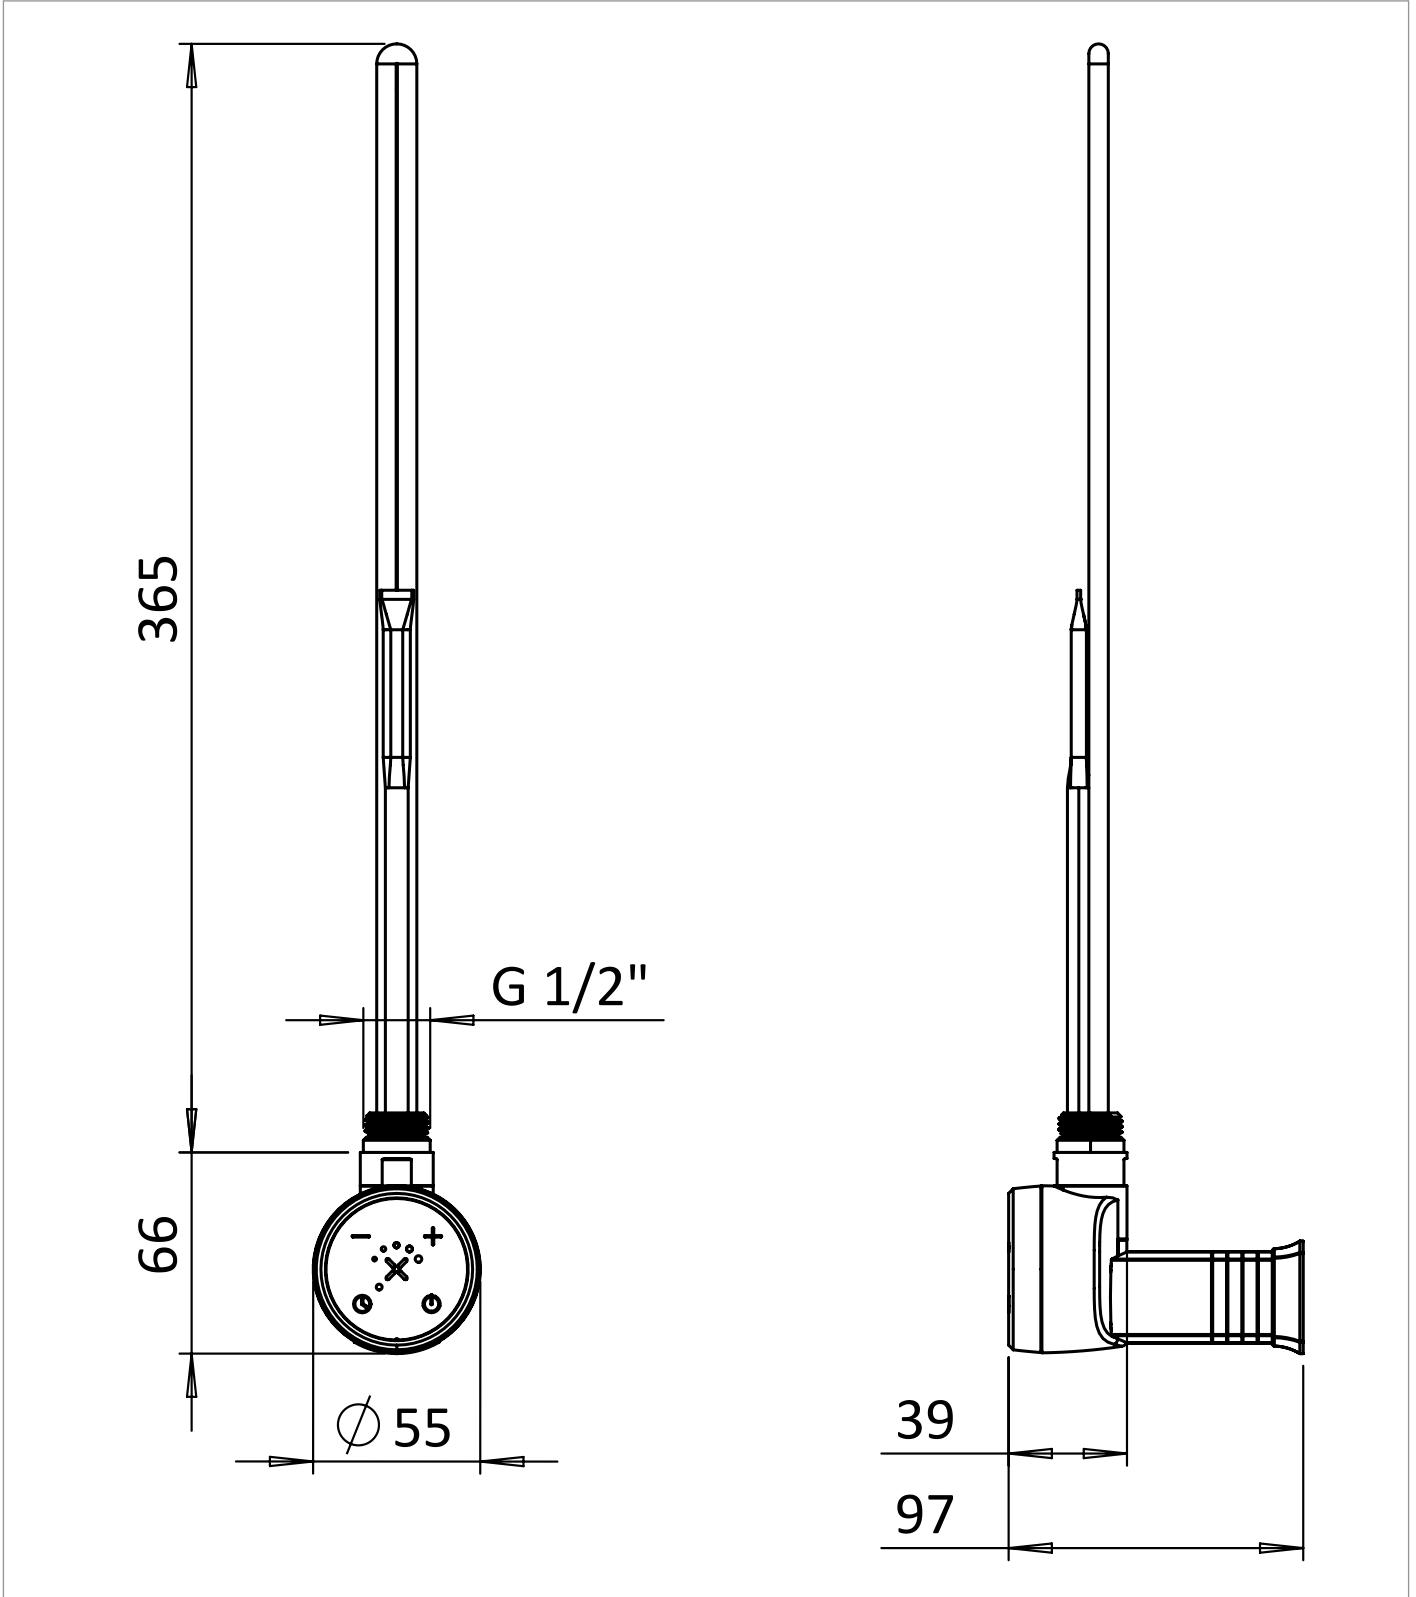

## DESCRIPTION

Element 600W Matt Black

WEBSITE LINK [Click Here](#)

|                           |                    |
|---------------------------|--------------------|
| CATEGORY                  | Heating            |
| COLOUR                    | Matt Black         |
| FINISH APPLICATION        | Lacquered          |
| PRIMARY MATERIAL          | ABS                |
| PRODUCT LENGTH MM         | 55                 |
| PRODUCT HEIGHT MM         | 66                 |
| PRODUCT WIDTH MM          | 431                |
| PRODUCT BOXED WEIGHT (KG) | 0.65               |
| INSTALL TYPE              | N/A                |
| STANDARDS                 | BS EN 60335-1:2012 |

|                               |         |
|-------------------------------|---------|
| OUTPUT (WATTS)                | 600     |
| IP RATING HEATING             | IPx5    |
| CUT OUT TEMPERATURE (DEGREES) | 65      |
| OUTPUT (BTU ΔT=50)            | 2047.28 |
| FULLY FILLED WEIGHT (KG)      | 0.31    |

## TECHNICAL DIMENSIONS

Dimensions in mm unless otherwise specified.

Tolerances (per material type) apply.