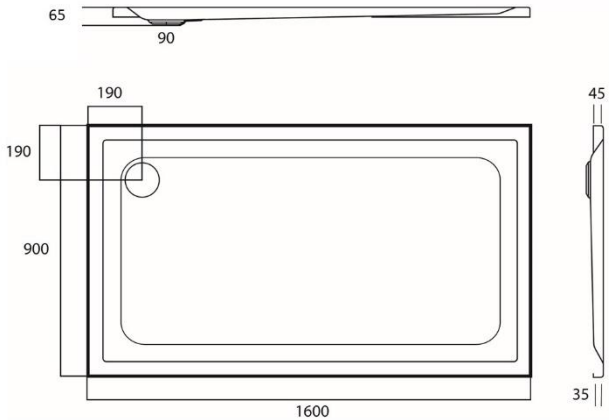

HORUS MAT – SHOWER TRAY – 1600 X 900 X 45 MM

SKU 122117

DIMENSIONS:
Length: 1600 mm
Width: 900 mm
Height: 45-60 mm

Shower tray	Rectangular
Material	Acrylic
Thickness	4 mm
Colour	White matt
Feet	Not included
Siphon	Not included
Drain Ø	Diameter 90 mm
Certified	In accordance with EU standards
Weight	19 kg
Warranty	5 years
Extra	Option: - feet: sku 118005 - standard siphon: sku 130133