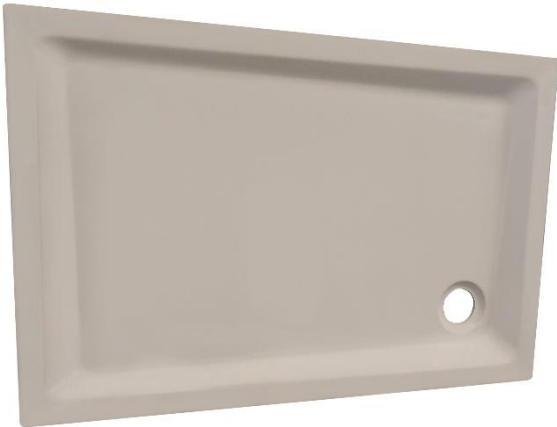

HORUS MAT – SHOWER TRAY – 1600 X 900 X 45 MM

SKU 122117

DIMENSIONS:
Length: 1600 mm
Width: 900 mm
Height: 45-60 mm

Shower tray	Rectangular
Material	Acrylic
Thickness	4 mm
Colour	White matt
Feet	Not included
Siphon	Not included
Drain Ø	Diameter 90 mm
Certified	In accordance with EU standards
Weight	19 kg
Warranty	5 years
Extra	Option: - feet: sku 118005 - standard siphon: sku 130133