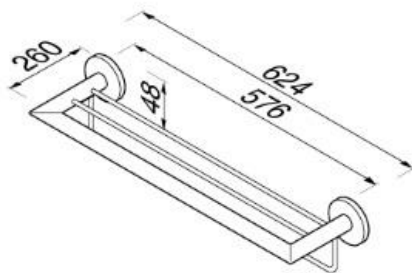

## Nemox collection

916552-02

Bath towel shelf with towel rail

- Finish: chrome
- Concealed fixing
- Guarantee 12 years

- 624x260x48 mm

Quality has proven to be of decisive importance in recent years, which is why we can offer a 12-year warranty period for our chrome products. The entire selection is developed in Amersfoort. Geesa is certified according to the ISO 9001-2008 standard for design, productions and the delivery of bathroom accessories. 10/2015