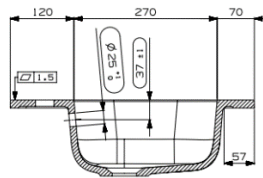

PACO – WASHBASIN / INTEGRATED TABLET – 60X46

SKU 930255

DIMENSIONS:
Length: 600 mm
Depth: 460 mm
Height: 15 mm

Washbasin	Tablet – 1 Washbasin
Material	Artificial marble
Color	Mat white
Mounting	Tablet
With tap hole	Yes
With overflow	Yes