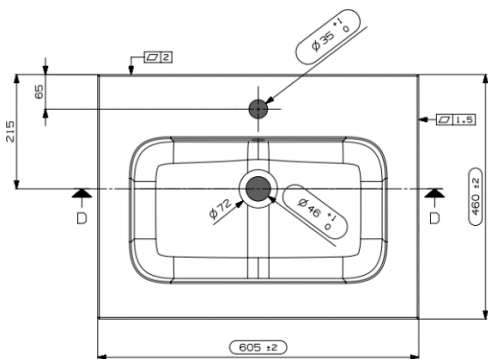

PACO – WASHBASIN / INTEGRATED TABLET – 60X46

SKU 930255

DIMENSIONS:
Length: 600 mm
Depth: 460 mm
Height: 15 mm

Washbasin	Tablet – 1 Washbasin
Material	Artificial marble
Color	Mat white
Mounting	Tablet
With tap hole	Yes
With overflow	Yes