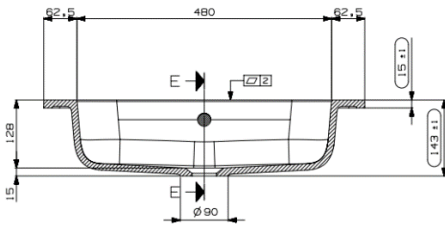

PACO – WASHBASIN / INTEGRATED TABLET – 60X46

SKU 930255

DIMENSIONS:
Length: 600 mm
Depth: 460 mm
Height: 15 mm

Washbasin	Tablet – 1 Washbasin
Material	Artificial marble
Color	Mat white
Mounting	Tablet
With tap hole	Yes
With overflow	Yes